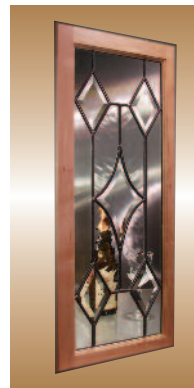

Custom Decorative LEADED GLASS Windows

A classic look of elegance

Note: Pictures show leaded glass designs. For background glass, choose any art glass on page 898 except #5 D.S.

DB-1
Mullion Design
Price group A

DB-2
Prairie Design
Price group A

DB-3
Clear Beveled
Stars
Price group B

DB-4
4 Clear Beveled
Squares
Price group B

DB-5
4 Clear Beveled
Stars
Price group B

DB-6
Gothic Arch
Price group C

DB-7
Gothic Design
Price group C

DB-8
Clear Beveled
Square
Price group D

DB-9
Clear Beveled Tulip
& Squares
Price group D

DB-10
Clear Beveled
Diamond & Stars
Price group D

DB-11
Clear Beveled
Diamonds
Price group D

DB-12
Diamond Design
Price group D