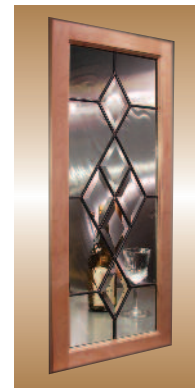

Custom Decorative LEADED GLASS Windows

A classic look of elegance

Note: Pictures show leaded glass designs. For background glass, choose any art glass on page 898 except #5 D.S.

DB-1
Mullion Design
Price group A

DB-2
Prairie Design
Price group A

DB-3
Clear Beveled
Stars
Price group B

DB-4
4 Clear Beveled
Squares
Price group B

DB-5
4 Clear Beveled
Stars
Price group B

DB-6
Gothic Arch
Price group C

DB-7
Gothic Design
Price group C

DB-8
Clear Beveled
Square
Price group D

DB-9
Clear Beveled Tulip
& Squares
Price group D

DB-10
Clear Beveled
Diamond & Stars
Price group D

DB-11
Clear Beveled
Diamonds
Price group D

DB-12
Diamond Design
Price group D