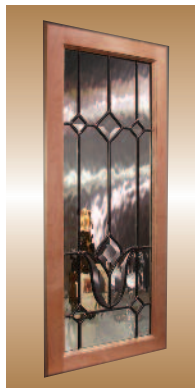

Custom Decorative LEADED GLASS Windows

A classic look of elegance

Note: Pictures show leaded glass designs. For background glass, choose any art glass on page 898 except #5 D.S.

DB-1
Mullion Design
Price group A

DB-2
Prairie Design
Price group A

DB-3
Clear Beveled
Stars
Price group B

DB-4
4 Clear Beveled
Squares
Price group B

DB-5
4 Clear Beveled
Stars
Price group B

DB-6
Gothic Arch
Price group C

DB-7
Gothic Design
Price group C

DB-8
Clear Beveled
Square
Price group D

DB-9
Clear Beveled Tulip
& Squares
Price group D

DB-10
Clear Beveled
Diamond & Stars
Price group D

DB-11
Clear Beveled
Diamonds
Price group D

DB-12
Diamond Design
Price group D