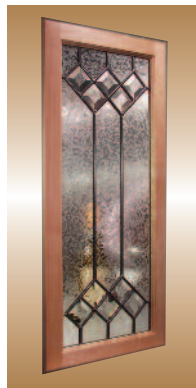

Custom Decorative LEADED GLASS Windows

A classic look of elegance

Note: Pictures show leaded glass designs. For background glass, choose any art glass on page 898 except #5 D.S.

DB-1
Mullion Design
Price group A

DB-2
Prairie Design
Price group A

DB-3
Clear Beveled
Stars
Price group B

DB-4
4 Clear Beveled
Squares
Price group B

DB-5
4 Clear Beveled
Stars
Price group B

DB-6
Gothic Arch
Price group C

DB-7
Gothic Design
Price group C

DB-8
Clear Beveled
Square
Price group D

DB-9
Clear Beveled Tulip
& Squares
Price group D

DB-10
Clear Beveled
Diamond & Stars
Price group D

DB-11
Clear Beveled
Diamonds
Price group D

DB-12
Diamond Design
Price group D