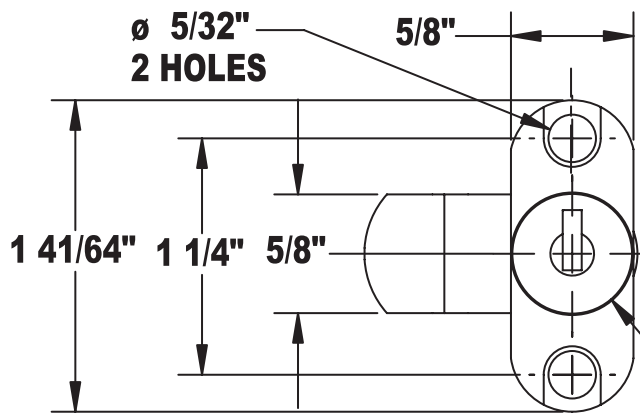

CB-095/CB-195 CAM LOCK VERTICAL MOUNTED "Shown with lock core installed"

**90° ROTATION
CB-095**

**180° ROTATION
CB-195**

ø 21/32"