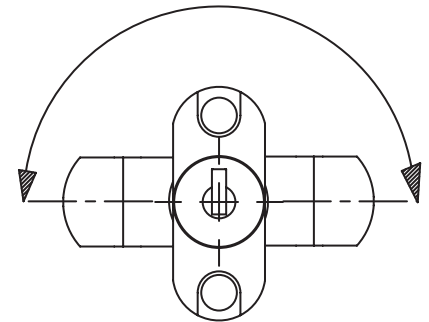

CB-095/CB-195 CAM LOCK VERTICAL MOUNTED "Shown with lock core installed"

**90° ROTATION
CB-095**

**180° ROTATION
CB-195**

ø 21/32"