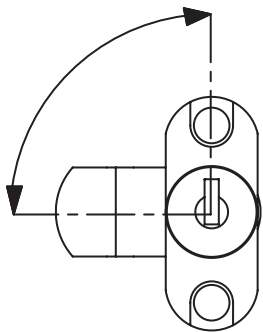

CB-095/CB-195 CAM LOCK VERTICAL MOUNTED "Shown with lock core installed"

**90° ROTATION
CB-095**

**180° ROTATION
CB-195**

ø 21/32"