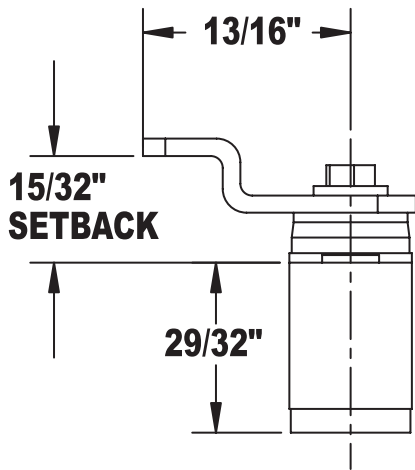

CB-095/CB-195 CAM LOCK VERTICAL MOUNTED "Shown with lock core installed"

**90° ROTATION
CB-095**

**180° ROTATION
CB-195**

ø 21/32"