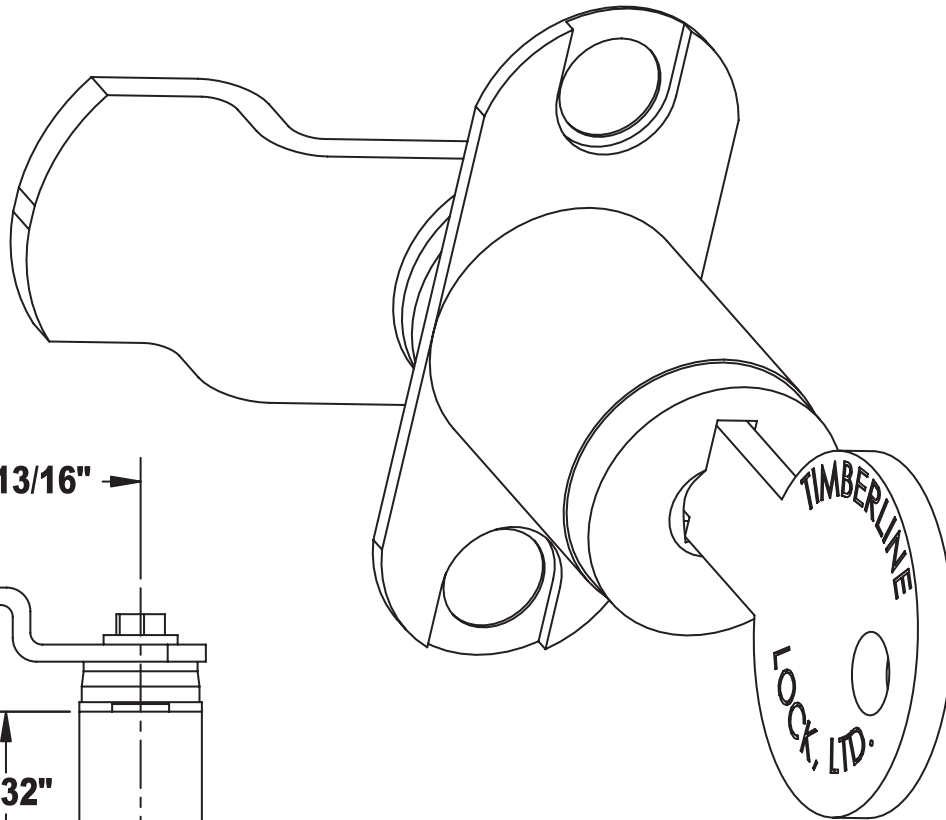

CB-095/CB-195 CAM LOCK VERTICAL MOUNTED "Shown with lock core installed"

**90° ROTATION
CB-095**

**180° ROTATION
CB-195**

ø 21/32"