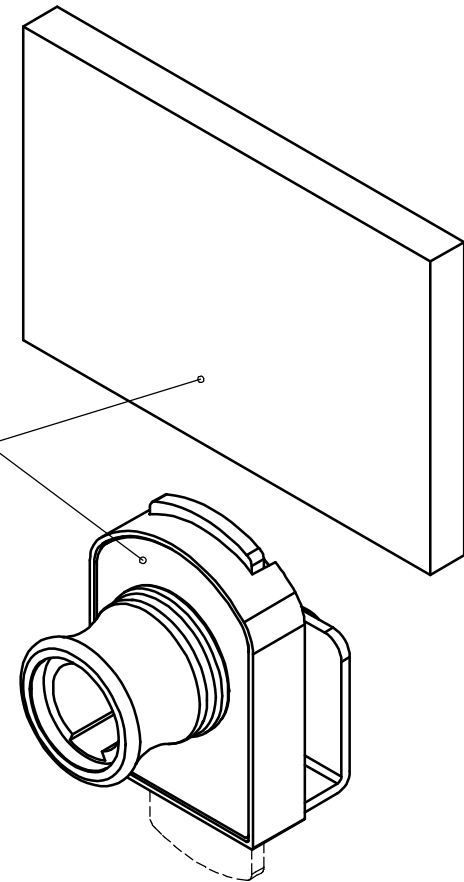

PART NUMBERS:

- CB-361 NICKEL FINISH
- CB-365 BRASS FINISH
- CB-367 SATIN NICKEL FINISH

LOCK SLIPS ON TO  
EDGE OF GLASS DOOR  
AT ANY LOCATION

NO BORING REQUIRED

SET SCREW  
TIGHTENS LOCK  
TO GLASS DOOR

DATE	03/24/03	DRAWING#	CB-36X
------	----------	----------	--------

TYPE 360 GLASS DOOR DEADBOLT LOCK

**CompX**  
**TIMBERLINE**

915 Sherwood Drive  
Lake Bluff, IL 60044

Phone: 847-234-1864  
Fax: 847-234-7922