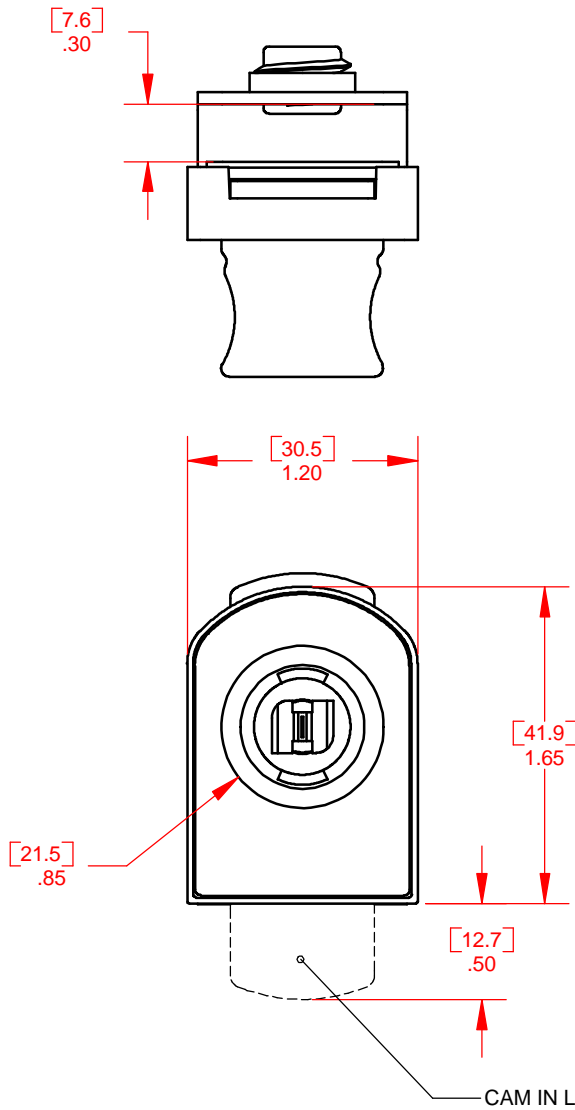

PART NUMBERS:

- CB-361 NICKEL FINISH
- CB-365 BRASS FINISH
- CB-367 SATIN NICKEL FINISH

LOCK SLIPS ON TO  
EDGE OF GLASS DOOR  
AT ANY LOCATION

NO BORING REQUIRED

SET SCREW  
TIGHTENS LOCK  
TO GLASS DOOR

DATE	03/24/03	DRAWING#	CB-36X
------	----------	----------	--------

TYPE 360 GLASS DOOR DEADBOLT LOCK

**CompX**  
**TIMBERLINE**

915 Sherwood Drive  
Lake Bluff, IL 60044

Phone: 847-234-1864  
Fax: 847-234-7922