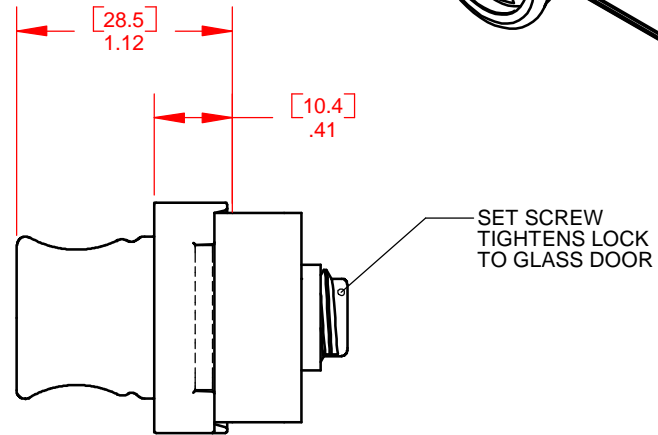

PART NUMBERS:

- CB-351 NICKEL FINISH
- CB-355 BRASS FINISH
- CB-357 SATIN NICKEL FINISH

DATE	03/24/03	DRAWING#	CB-35X
------	----------	----------	--------

TYPE 350 GLASS DOOR DEADBOLT LOCK

**CompX**  
**TIMBERLINE**