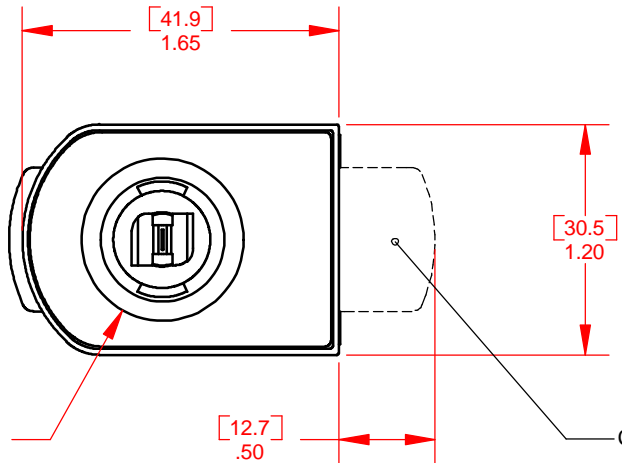

PART NUMBERS:

- CB-351 NICKEL FINISH
- CB-355 BRASS FINISH
- CB-357 SATIN NICKEL FINISH

DATE	03/24/03	DRAWING#	CB-35X
------	----------	----------	--------

TYPE 350 GLASS DOOR DEADBOLT LOCK

**CompX**  
**TIMBERLINE**