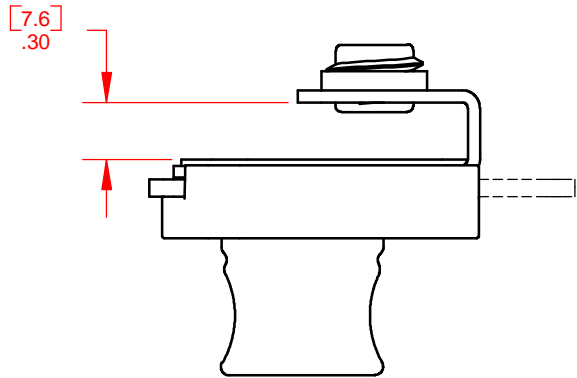

PART NUMBERS:

- CB-351 NICKEL FINISH
- CB-355 BRASS FINISH
- CB-357 SATIN NICKEL FINISH

DATE	03/24/03	DRAWING#	CB-35X
------	----------	----------	--------

TYPE 350 GLASS DOOR DEADBOLT LOCK

**CompX**  
**TIMBERLINE**