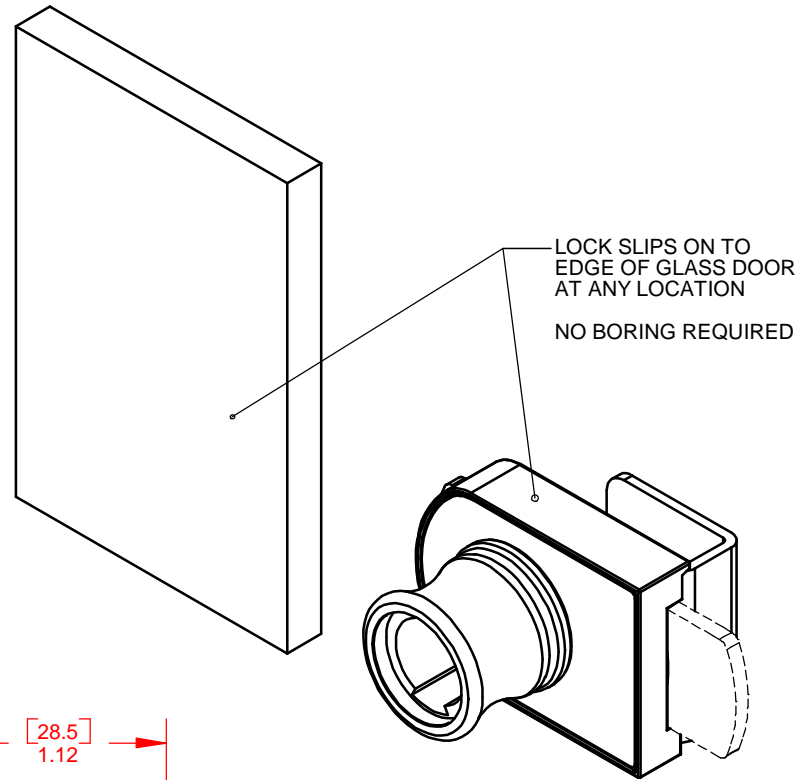

PART NUMBERS:

- CB-351 NICKEL FINISH
- CB-355 BRASS FINISH
- CB-357 SATIN NICKEL FINISH

DATE	03/24/03	DRAWING#	CB-35X
------	----------	----------	--------

TYPE 350 GLASS DOOR DEADBOLT LOCK

**CompX**  
**TIMBERLINE**