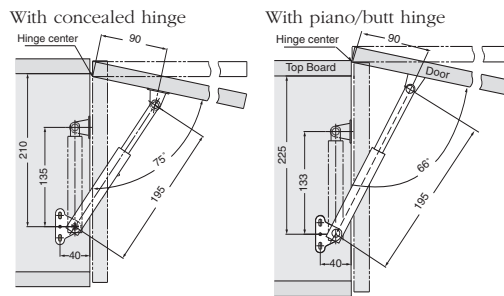

Mechanical Lid Stay

- 78° opening angle
- Positive stop to keep lid open
- Left or right hand installation
- Load capacity: 33 lbs.
- Door height range 9 $\frac{7}{8}$ " to 13 $\frac{3}{4}$ "
- Most components are stainless steel

**High Quality
Precision Toolled**