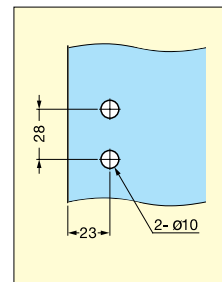

HALF OVERLAY GLASS DOOR HINGE

XL-GH03-48-8

- Half overlay (8 mm, 5/16") medium size. hinge for glass/acrylic doors.
- Door thickness: 5-8 mm
- Door size: Max. W650 × H900 × t8 mm (W25-19/32" × H35-7/16" × t5/16")
- Door weight: Max. 12 kg/pair (26.4 lbs/pair)

Cut Out Dimension

No.	Part Name	Material	Finish
①	Body	304 Stainless Steel	Mirror
②	Arm		Plain
③	Hinge Pin	Zinc Alloy	Chrome
④	Plate	Polyethylene	Natural
⑤	Pad	304 Stainless Steel	-
⑥	Screw		

Item No.	Weight (g)	Box (pcs)	Carton (pcs)
XL-GH03-48-8CR	129	10	100