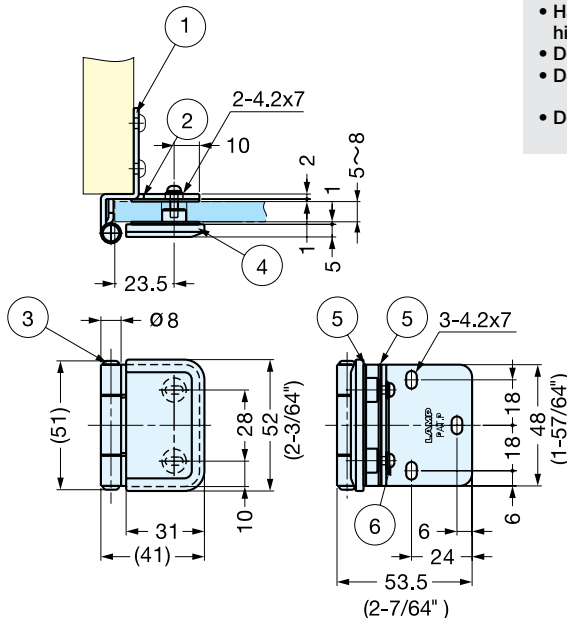

HALF OVERLAY GLASS DOOR HINGE

XL-GH03-48-8

- Half overlay (8 mm, 5/16") medium size. hinge for glass/acrylic doors.
- Door thickness: 5-8 mm
- Door size: Max. W650 × H900 × t8 mm (W25-19/32" × H35-7/16" × t5/16")
- Door weight: Max. 12 kg/pair (26.4 lbs/pair)

Cut Out Dimension

No.	Part Name	Material	Finish
①	Body	304 Stainless Steel	Mirror
②	Arm		Plain
③	Hinge Pin	Zinc Alloy	Chrome
④	Plate	Polyethylene	Natural
⑤	Pad	304 Stainless Steel	-
⑥	Screw		

Item No.	Weight (g)	Box (pcs)	Carton (pcs)
XL-GH03-48-8CR	129	10	100