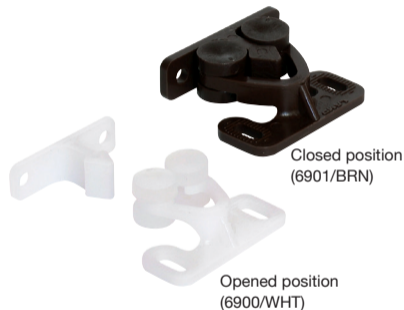

ROTARY CATCH

6900, 6901

- Grabs and holds doors tightly.

Installation

* Please specify color when ordering.

Part Name	Material	Color
Catch	Polyacetal	White (WHT) Brown(BRN) (6901 only)
Strike		
Roller	Polyethylene	

Item No.	Push in Force (kg)	Pulling Force (kg)	A	B	C	D	E	F	C ₁	C ₂	C ₃	G	H	I	J	d	d ₁	Weight (g)	Box (pcs)	Carton (pcs)
6900/WHT	1.1 (2.4 lbs)	1.6 (3.5 lbs)	29 (1-9/64")	12	21.2	11.3	8	2	21.5	6	20	26	13.5	7.5	1.7	3.1×7	3	3	100	2000
6901/WHT	2.2 (4.8 lbs)	3.2 (7 lbs)	31.3(1-15/64")	14	27.2	12.6	9	2.3	24.4	7.5	23.6	32	16.5	9	2		3	4		
6901/BRN																	3.1	4		