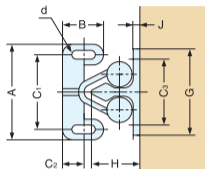

ROTARY CATCH

6900, 6901

- Grabs and holds doors tightly.

Installation

* Please specify color when ordering.

Part Name	Material	Color
Catch	Polyacetal	White (WHT) Brown(BRN) (6901 only)
Strike		
Roller	Polyethylene	

Item No.	Push in Force (kg)	Pulling Force (kg)	A	B	C	D	E	F	C ₁	C ₂	C ₃	G	H	I	J	d	d ₁	Weight (g)	Box (pcs)	Carton (pcs)
6900/WHT	1.1 (2.4 lbs)	1.6 (3.5 lbs)	29 (1-9/64")	12	21.2	11.3	8	2	21.5	6	20	26	13.5	7.5	1.7	3.1×7	3	3	100	2000
6901/WHT	2.2 (4.8 lbs)	3.2 (7 lbs)	31.3(1-15/64")	14	27.2	12.6	9	2.3	24.4	7.5	23.6	32	16.5	9	2		3	4		
6901/BRN																	3.1	4		