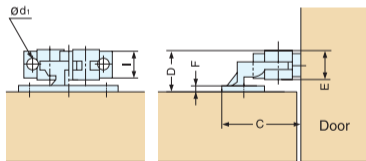

ROTARY CATCH

6900, 6901

- Grabs and holds doors tightly.

Installation

* Please specify color when ordering.

Part Name	Material	Color
Catch	Polyacetal	White (WHT) Brown(BRN) (6901 only)
Strike		
Roller	Polyethylene	

Item No.	Push in Force (kg)	Pulling Force (kg)	A	B	C	D	E	F	C ₁	C ₂	C ₃	G	H	I	J	d	d ₁	Weight (g)	Box (pcs)	Carton (pcs)
6900/WHT	1.1 (2.4 lbs)	1.6 (3.5 lbs)	29 (1-9/64")	12	21.2	11.3	8	2	21.5	6	20	26	13.5	7.5	1.7	3.1×7	3	3	100	2000
6901/WHT	2.2 (4.8 lbs)	3.2 (7 lbs)	31.3(1-15/64")	14	27.2	12.6	9	2.3	24.4	7.5	23.6	32	16.5	9	2		3	4		
6901/BRN																	3.1	4		