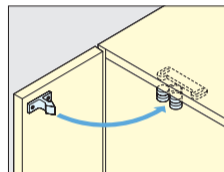

ROTARY CATCH

6900, 6901

- Grabs and holds doors tightly.

Installation

* Please specify color when ordering.

Part Name	Material	Color
Catch	Polyacetal	White (WHT) Brown(BRN) (6901 only)
Strike		
Roller	Polyethylene	