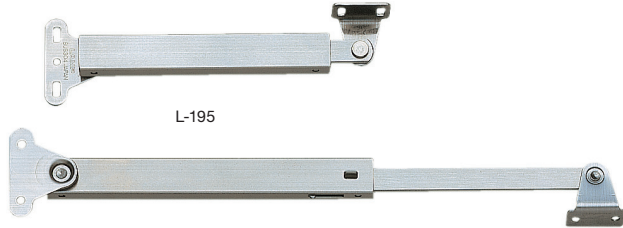

LID STAY

L

L-195

L-270

- Holds lid or panel in fully opened position.
- Lift up lid to release.
- Can be installed individually or in pairs.
- Non-Handed : Can be installed on left or right side.
- Load Capacity : 15 kg (33 lbs)/each.

With Concealed Hinge

With Piano/Butt Hinge

*Lid stay must be installed parallel to the sidewall.

Material	Finish
304 Stainless Steel	Satin

Item No.	L ₁	L ₂	L ₃	(A)	(B)	C	Door Height (mm)	Weight (g)	Box (pcs)	Carton (pcs)
L-195	148 (5-53/64")	121	129	133 (5-15/64")	62	195 (7-43/64")	250~350 (9-27/32"~13-25/32")	125	10	100
L-270	185 (7-9/32")	158	166	170(6-11/16")	100	270(10-5/8")	320~500 (12-19/32"~19-11/16")	150		