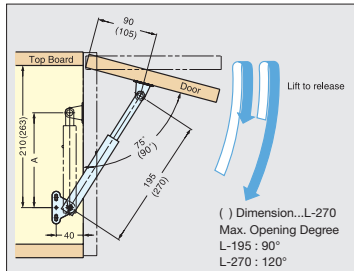

LID STAY

L

L-195

L-270

- Holds lid or panel in fully opened position.
- Lift up lid to release.
- Can be installed individually or in pairs.
- Non-Handed : Can be installed on left or right side.
- Load Capacity : 15 kg (33 lbs)/each.

With Concealed Hinge

With Piano/Butt Hinge

*Lid stay must be installed parallel to the sidewall.

Material	Finish
304 Stainless Steel	Satin

Item No.	L ₁	L ₂	L ₃	(A)	(B)	C	Door Height (mm)	Weight (g)	Box (pcs)	Carton (pcs)
L-195	148 (5-53/64")	121	129	133 (5-15/64")	62	195 (7-43/64")	250~350 (9-27/32"~13-25/32")	125	10	100
L-270	185 (7-9/32")	158	166	170(6-11/16")	100	270(10-5/8")	320~500 (12-19/32"~19-11/16")	150		