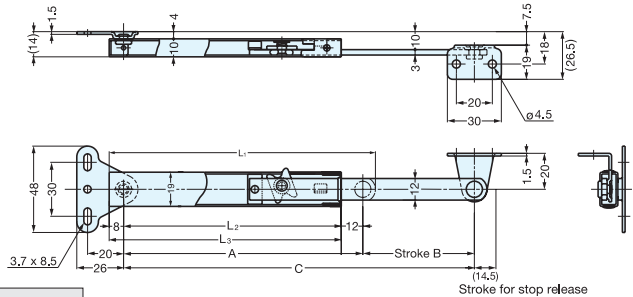

LID STAY

L

L-195

L-270

- Holds lid or panel in fully opened position.
- Lift up lid to release.
- Can be installed individually or in pairs.
- Non-Handed : Can be installed on left or right side.
- Load Capacity : 15 kg (33 lbs)/each.

With Concealed Hinge

With Piano/Butt Hinge

*Lid stay must be installed parallel to the sidewall.

Material	Finish
304 Stainless Steel	Satin

Item No.	L ₁	L ₂	L ₃	(A)	(B)	C	Door Height (mm)	Weight (g)	Box (pcs)	Carton (pcs)
L-195	148 (5-53/64")	121	129	133 (5-15/64")	62	195 (7-43/64")	250~350 (9-27/32"~13-25/32")	125	10	100
L-270	185 (7-9/32")	158	166	170(6-11/16")	100	270(10-5/8")	320~500 (12-19/32"~19-11/16")	150		