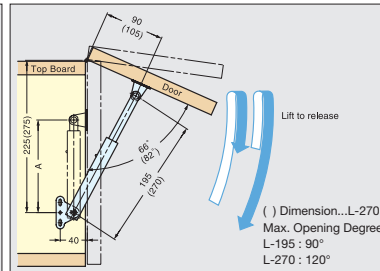

LID STAY

L

L-195

L-270

- Holds lid or panel in fully opened position.
- Lift up lid to release.
- Can be installed individually or in pairs.
- Non-Handed : Can be installed on left or right side.
- Load Capacity : 15 kg (33 lbs)/each.

With Concealed Hinge

With Piano/Butt Hinge

*Lid stay must be installed parallel to the sidewall.

Material	Finish
304 Stainless Steel	Satin

Item No.	L ₁	L ₂	L ₃	(A)	(B)	C	Door Height (mm)	Weight (g)	Box (pcs)	Carton (pcs)
L-195	148 (5-53/64")	121	129	133 (5-15/64")	62	195 (7-43/64")	250~350 (9-27/32"~13-25/32")	125	10	100
L-270	185 (7-9/32")	158	166	170(6-11/16")	100	270(10-5/8")	320~500 (12-19/32"~19-11/16")	150		