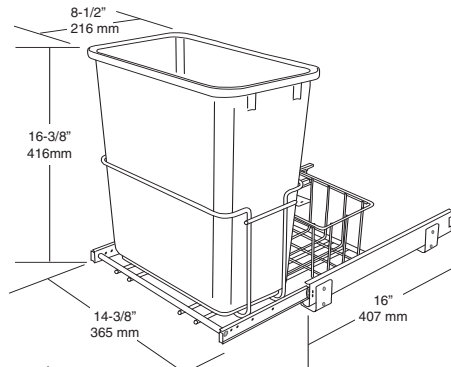

REV-A-SHELF® Pullout Waste Bins - Floor Mount

RV Series

Floor Mount Pullouts in White, Silver or Black

- 3/4 extension slides have 75 lb load rating
- Full extension slides have 100 lb load rating
- Black & silver bin units have zinc slides
- Easy floor mount installation
- All bins can be door mounted with bracket sold below
- Lids included with select single bin units
- Lids for other 35 & 50 qt bins sold separately see page 412
- Instructions and hardware included
- For replacement bins see page 412

Installs with just 4 screws!

Quick Look	
Mounting:	Bottom
Door Mount:	Optional
Extension:	3/4 & Full
Load Rating:	75 & 100#
Soft-Close:	No
Lid:	Optional

*RSRV.14PB S
Removable rear basket
5"H x 6 3/4"D x 13 7/8"W

Single shown with lid.

Double units are perfect for waste and recycling in one easy step.

Single Bin Pullouts

	Bin Capacity	Slide Extension	Actual Unit Dimensions		
			W	D	H
White Bin					
RSRV.8PB	20 qt	3/4	8 7/8"	16"	15 7/8"
RSRV.9PB.32	30 qt	3/4	9 1/2"	22"	19 1/4"
RSRV.12PB	35 qt	3/4	10 5/8"	22"	19"
RSRV.12PB.LE	with lid 35 qt	Full	10 5/8"	16"	20 3/8"
RSRV.12PB.L	with lid 35 qt	3/4	10 5/8"	22"	20 3/8"
RSRV.12PB.50	50 qt	3/4	11 1/4"	22"	23 1/4"
RSRV.12PB.50.L S	with lid 50 qt	Full	12 1/4"	22"	24 1/4"
* RSRV.18PB.1	35 qt	3/4	14 3/8"	22"	19 1/4"
RSRV.14PB S	w/ basket 20 qt	Full	14 3/8"	16"	16 3/8"
Silver Bin					
RSRV.12KD.17C S	35 qt	Full	10 5/8"	22"	19 1/4"
Black Bin					
RSRV.12KD.18C S	35 qt	Full	10 5/8"	22"	19 1/4"