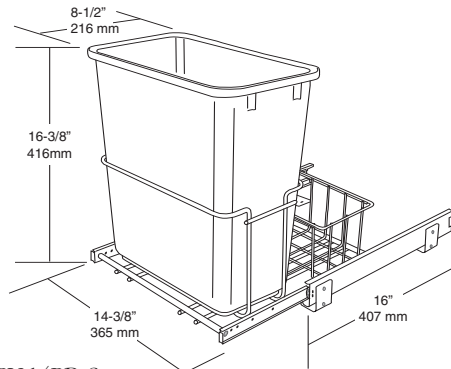

REV-A-SHELF® Pullout Waste Bins - Floor Mount

RV Series

Floor Mount Pullouts in White, Silver or Black

- 3/4 extension slides have 75 lb load rating
- Full extension slides have 100 lb load rating
- Black & silver bin units have zinc slides
- Easy floor mount installation
- All bins can be door mounted with bracket sold below
- Lids included with select single bin units
- Lids for other 35 & 50 qt bins sold separately see page 412
- Instructions and hardware included
- For replacement bins see page 412

Installs with just 4 screws!

Quick Look

Mounting:	Bottom
Door Mount:	Optional
Extension:	3/4 & Full
Load Rating:	75 & 100#
Soft-Close:	No
Lid:	Optional

*RSRV.14PB S
Removable rear basket
5"H x 6 3/4"D x 13 7/8"W

11 3/16" x 22 1/4" x 19 1/4"

RSRV.18PB.2 S

35 qt

Full

14 3/8" x 22" x 19 1/4"

Black Bins

RSRV.15KD.18C S

27 qt

Full

11 3/16" x 22 1/4" x 19 1/4"

RSRV.18KD.18C S

35 qt

Full

14 3/8" x 22" x 19 1/4"

Silver Bins

RSRV.15KD.17C S