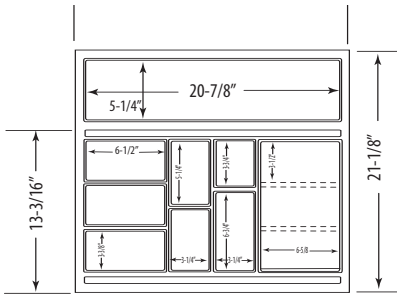

Vanity Drawer Organizer Insert
Organize make-up in an orderly fashion with the Cosmetic Drawer Organizer

- Base trays come with or without a top rolling tray
- The rolling top tray glides side-to-side utilizing tracks molded into the base
- Top tray is easily removed for cleaning or access to the tray below
- Top rolling tray dimensions for:

RSCOSK.18

5⁷/₈" W x 12¹³/₁₆" D x 1¹/₂" H

RSCOSK.22 (includes two rolling trays)

5⁷/₈" W x 12¹³/₁₆" D x 1¹/₂" H

8³/₄" W x 12¹³/₁₆" D x 1¹/₂" H

- Glossy white finish

14³/₄" Base Tray Only

14³/₄" Base Tray with Rolling Top

Available with rolling top for added storage!

21¹/₈" wide Base Tray Configuration shown
 (see picture of 14³/₄" base tray above)

Base Tray Only

RSCOS.18W.52

Actual Unit Dimensions

14³/₄" W x 21⁷/₈" D x 1⁷/₈" H

RSCOS.22W.52

21³/₄" W x 21¹/₈" D x 1⁷/₈" H

Base Tray with Rolling Top

RSCOSK.18

14³/₄" W x 21⁷/₈" D x 3³/₈" H

RSCOSK.22

21³/₄" W x 21¹/₈" D x 3³/₈" H