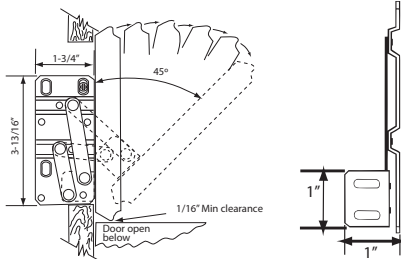

REV-A-SHELF® Sink Front Hinges

Tip Out Hinge

Attaches perfectly to face frame cabinets

- Hold-out feature
- Self Closing hinge is concealed when front is closed
- Opening angle of 45 degrees
- Can be mounted on face frame or frameless cabinets
- Zinc plated

Screws included

- RS6552.94.0220.4** For trays up to 16" long
- RS6552.95.0220.4** For trays 16" and longer