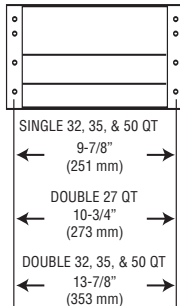

Features heavy-duty brushed aluminum soft-close slides!

Quick Look	
Mounting:	Bottom
Door Mount:	Yes
Extension:	Full
Load Rating:	100#
Soft-Close:	Yes
Lid:	Optional

HOLE SPREAD DIMENSIONS

Single Bin 21" Slides

	Bin Capacity	Bin Color	Actual Unit Dimensions		
			W	D	H
RS5349.15DM.1SS	32 qt	Stainless Steel	10 ³ / ₄ "	21 ¹⁵ / ₁₆ "	19 ¹ / ₈ "
RS5349.15DM.117	35 qt	Silver	10 ³ / ₄ "	21 ¹⁵ / ₁₆ "	19 ¹ / ₄ "
RS5349.15DM.1	35 qt	White	10 ³ / ₄ "	21 ¹⁵ / ₁₆ "	19 ¹ / ₄ "
RS5349.1550DM.1	50 qt	White	10 ³ / ₄ "	21 ¹⁵ / ₁₆ "	23 ¹ / ₈ "
RS5349.1550DM.117	50 qt	Silver	10 ³ / ₄ "	21 ¹⁵ / ₁₆ "	23 ¹ / ₈ "

18" Slides

RS5349.15DM18.1SS	32 qt	Stainless Steel	10 ¹³ / ₁₆ "	18"	19 ¹ / ₈ "
RS5349.15DM18.1	35 qt	White	10 ¹³ / ₁₆ "	18"	19 ⁵ / ₁₆ "
RS5349.15DM18.117	35 qt	Silver	10 ¹³ / ₁₆ "	18"	19 ⁵ / ₁₆ "

Double Bin

21" Slides

			W	D	H
RS5349.1527DM.217	27 qt	Silver	11 ¹¹ / ₁₆ "	22 ¹ / ₄ "	18 ¹⁵ / ₁₆ "
RS5349.1527DM.2	27 qt	White	11 ¹¹ / ₁₆ "	22 ¹ / ₄ "	18 ¹⁵ / ₁₆ "
RS5349.18DM.217	35 qt	Silver	14 ¹³ / ₁₆ "	22 ⁷ / ₈ "	19 ¹ / ₄ "
RS5349.18DM.2	35 qt	White	14 ¹³ / ₁₆ "	21 ⁷ / ₈ "	19 ¹ / ₄ "
RS5349.18DM.2SS	35 qt	Stainless Steel	14 ¹³ / ₁₆ "	21 ¹ / ₈ "	18 ³ / ₁₆ "
RS5349.2150DM.2.15	50 qt	White	14 ¹³ / ₁₆ "	22 ⁷ / ₈ "	22 ¹⁵ / ₁₆ "
RS5349.2150DM.217	50 qt	Silver	14 ¹³ / ₁₆ "	22 ⁷ / ₈ "	22 ¹⁵ / ₁₆ "