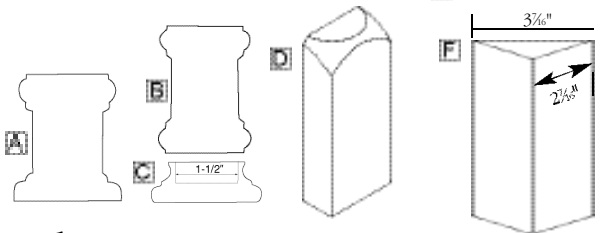

Column Concepts - Decorative Collection

Mix and match our column products to create your own designs. Choose a cap, split spindle and base and simply add one of our half round column mouldings. Create filler designs, corner detail or add to existing mouldings. Spindle cap C below incorporates a 1/2" recess that column mouldings nest into for a perfect finished look.

Caps & Blocks

Columns nest in recess

Columns

- 1 1/2" diameter

Caps and Blocks

Split Spindle, no recess

- G** 2 1/2" D x 3" H
NPB5100CUF2 Cherry
NPB5100MUF2 Maple
NPB5100OUF2 Red Oak
- H** 2 5/2" D x 3" H, w/recess
NPB5120CUF2 Cherry
NPB5120MUF2 Maple
NPB5120OUF2 Red Oak

Split Cap

- 1 3/8" T x 1 1/8" H w/ 1/2" recess
NPB5210CUF2 Cherry
NPB5210MUF2 Maple
NPB5210OUF2 Red Oak

Rectangle Base

- 1 3/8" T x 2 1/2" W x 5 3/4" L
NPB5000CUF2 Cherry
NPB5000MUF2 Maple
NPB5000OUF2 Red Oak