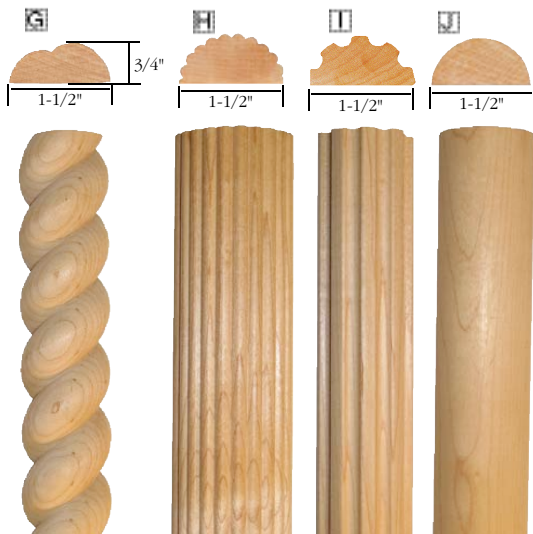

Column Concepts - Decorative Collection

Mix and match our column products to create your own designs. Choose a cap, split spindle and base and simply add one of our half round column mouldings. Create filler designs, corner detail or add to existing mouldings. Spindle cap C below incorporates a 1/2" recess that column mouldings nest into for a perfect finished look.

Caps & Blocks

Columns nest in recess

Columns

- 1 1/2" diameter

Caps and Blocks

Split Spindle, no recess

- G** 2 1/2" D x 3" H
NPB5100CUF2 Cherry
NPB5100MUF2 Maple
NPB5100OUF2 Red Oak
- H** 2 5/2" D x 3" H, w/recess
NPB5120CUF2 Cherry
NPB5120MUF2 Maple
NPB5120OUF2 Red Oak

Split Cap

- 1 3/8" T x 1 1/8" H w/ 1/2" recess
NPB5210CUF2 Cherry
NPB5210MUF2 Maple
NPB5210OUF2 Red Oak

Rectangle Base

- 1 3/8" T x 2 1/2" W x 5 3/4" L
NPB5000CUF2 Cherry
NPB5000MUF2 Maple
NPB5000OUF2 Red Oak