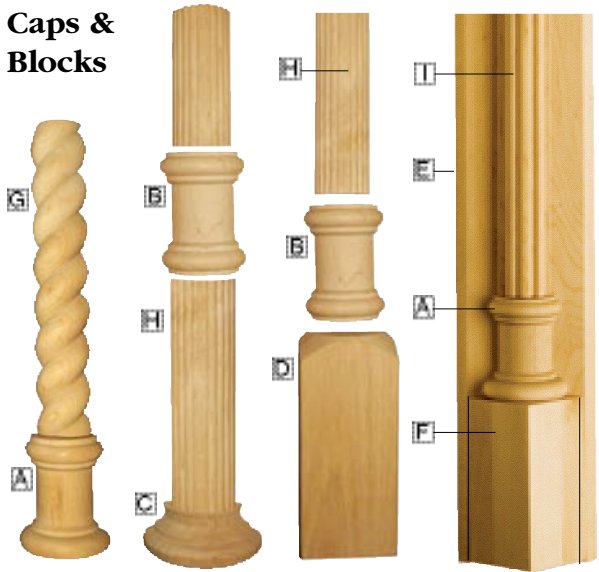

Column Concepts - Decorative Collection

Mix and match our column products to create your own designs. Choose a cap, split spindle and base and simply add one of our half round column mouldings. Create filler designs, corner detail or add to existing mouldings. Spindle cap C below incorporates a 1/2" recess that column mouldings nest into for a perfect finished look.

Caps & Blocks

Columns nest in recess

Columns

- 1 1/2" diameter

Caps and Blocks

Split Spindle, no recess

- G** 2 1/2" D x 3" H
NPB5100CUF2 Cherry
NPB5100MUF2 Maple
NPB5100OUF2 Red Oak
- H** 2 5/2" D x 3" H, w/recess
NPB5120CUF2 Cherry
NPB5120MUF2 Maple
NPB5120OUF2 Red Oak

Split Cap

- 1 3/8" T x 1 1/8" H w/ 1/2" recess
NPB5210CUF2 Cherry
NPB5210MUF2 Maple
NPB5210OUF2 Red Oak

Rectangle Base

- 1 3/8" T x 2 1/2" W x 5 3/4" L
NPB5000CUF2 Cherry
NPB5000MUF2 Maple
NPB5000OUF2 Red Oak