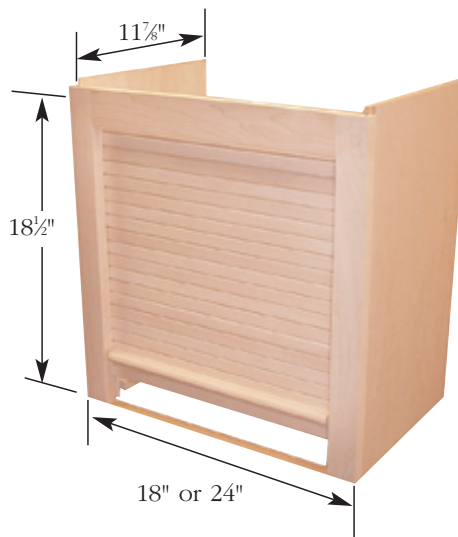

Kitchen Appliance Garages

Appliance Garage

- Hoffco spring tension track system
- Smooth, non binding operation
- Easy to install
- 3/8" veneered end panels
- Doweled face frame
- 3/4" wide slats
- Unfinished

DIMENSIONS

Overall	Door Opening
18" Maple/Oak	Depth: 11 $\frac{7}{8}$ "
Width: 18"	Width - 14 $\frac{3}{4}$ "
Height: 18 $\frac{1}{2}$ "	Height - 16 $\frac{1}{2}$ "
Depth: 11 $\frac{7}{8}$ "	
24" Maple/Oak	
Width: 24"	Width - 20 $\frac{3}{4}$ "
Height: 18 $\frac{1}{2}$ "	Height - 16 $\frac{1}{2}$ "

Usable Opening Height: 14 $\frac{5}{8}$ "

Appliance garages with solid wood tambour door pre-mounted to solid wood face frame.

Width Species

NPAG100S 18 HI	18" Hickory
NPAG100S 18 M	18" Maple
NPAG100S 18 O	18" Red Oak
NPAG100S 24 HI	24" Hickory
NPAG100S 24 M	24" Maple
NPAG100S 24 O	24" Red Oak