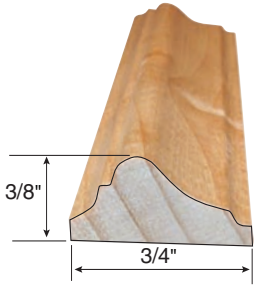

Wood Mouldings

Arc for MGF2

MGF21 O Red Oak
MGF21 B Birch

- Door Moulding
- Straight piece to be mitered at 45°

MGF2 B 4 4' Birch
MGF2 B 8 8' Birch
MGF2 O 4 4' Red Oak
MGF2 O 8 8' Red Oak