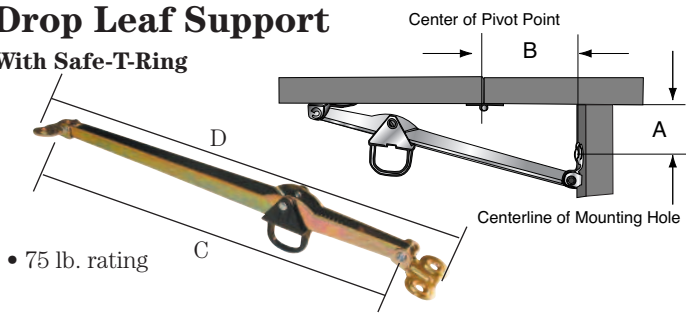

Drop Leaf Support

With Safe-T-Ring

B			Size	Pivot Length	D
1 1/2"	2"	2 1/2"			
Distance A					
2 1/4"	1 15/16"	1 1/16"	8	7 5/8"	9 5/8" overall
3 7/16"	3 3/16"	2 13/16"	10	9 1/2"	11 1/2" overall
3 1/16"	3 5/16"	2 15/16"	12	11 1/2"	13 1/2" overall