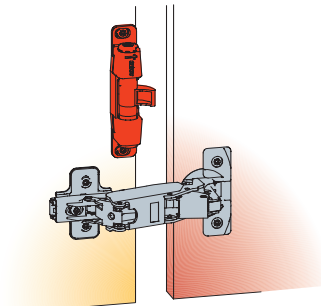

LAMA *Glissando - Soft Close*

Stand Alone Door Soft Closing

- Soft and gentle door closing
- For 170° hinges or face frame applications
- Alignment tabs for easy mounting
- Screw on, mounts to cabinet side or face frame

Simply mount to cabinet side or face frame. Great for retro fit!

For frameless application 170°

Glissando 170 is mounted on the cabinet side by using screws at least 15mm long.

For face frame application.

Glissando FF is mounted on the cabinet frame by using screws at least 15mm long.

Note: Other applications possible, trial mock up is recommended.

LT951.0Z50.650 For 170° hinge
LT951.0Z44.650 For face frame