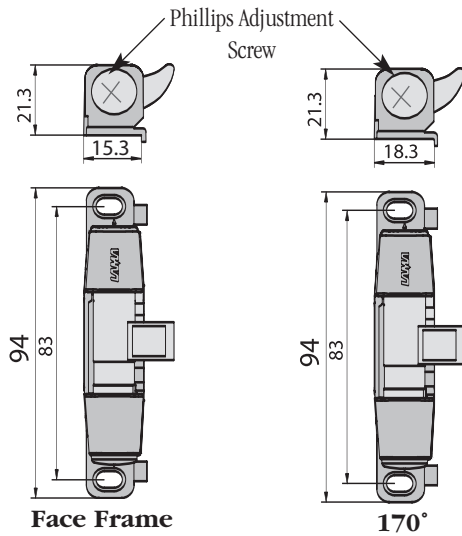

LAMA *Glissando - Soft Close*

Stand Alone Door Soft Closing

- Soft and gentle door closing
- For 170° hinges or face frame applications
- Alignment tabs for easy mounting
- Screw on, mounts to cabinet side or face frame

Simply mount to cabinet side or face frame. Great for retro fit!

For frameless application 170°

Glissando 170 is mounted on the cabinet side by using screws at least 15mm long.

For face frame application.

Glissando FF is mounted on the cabinet frame by using screws at least 15mm long.

Note: Other applications possible, trial mock up is recommended.

LT951.0Z50.650 For 170° hinge
LT951.0Z44.650 For face frame