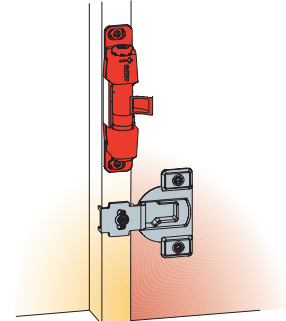

LAMA *Glissando - Soft Close*

Stand Alone Door Soft Closing

- Soft and gentle door closing
- For 170° hinges or face frame applications
- Alignment tabs for easy mounting
- Screw on, mounts to cabinet side or face frame

Simply mount to cabinet side or face frame. Great for retro fit!

For frameless application 170°

Glissando 170 is mounted on the cabinet side by using screws at least 15mm long.

For face frame application.

Glissando FF is mounted on the cabinet frame by using screws at least 15mm long.

Note: Other applications possible, trial mock up is recommended.

LT951.0Z50.650 For 170° hinge
LT951.0Z44.650 For face frame