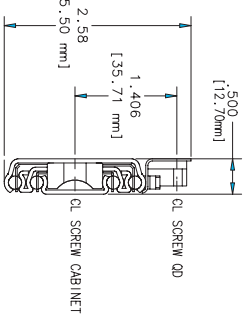

# 6505 Over-Travel, Low-Profile Drawer Slide

SLIDE LENGTH	TRAVEL	QD RAIL LENGTH	A	B	C	D	E	F	G	H	I	J	K	L
12*	12.80 [325mm]	10.57 [268.5mm]	-	-	-	7.06 [179.32mm]	8.82 [224mm]	-	-	8.82 [224mm]	8.82 [22.94mm]	9.03 [22.94mm]	-	-
14*	14.76 [375mm]	10.57 [268.5mm]	-	-	-	9.18 [233.17mm]	8.82 [224mm]	-	-	8.82 [224mm]	2.903 [73.74mm]	2.903 [26.92mm]	-	-
16*	16.73 [425mm]	14.98 [380.5mm]	-	-	-	2.83 [71.96mm]	9.30 [236.22mm]	-	-	9.30 [236.22mm]	1.124 [28.55mm]	1.124 [28.55mm]	3.06 [77.70mm]	3.06 [77.70mm]
18*	18.70 [475mm]	14.98 [380.5mm]	-	-	-	2.83 [71.96mm]	10.06 [255.52mm]	-	-	10.06 [255.52mm]	1.344 [34.14mm]	1.344 [34.14mm]	1.06 [26.92mm]	1.06 [26.92mm]
20*	20.67 [525mm]	14.98 [380.5mm]	-	-	-	2.83 [71.96mm]	11.18 [283.97mm]	-	-	11.18 [283.97mm]	1.586 [40.38mm]	1.586 [40.38mm]	3.06 [77.70mm]	3.06 [77.70mm]
22*	22.64 [575mm]	19.39 [492.5mm]	-	-	-	2.83 [71.96mm]	12.31 [312.67mm]	-	-	12.31 [312.67mm]	1.890 [47.75mm]	1.890 [47.75mm]	2.825 [71.76mm]	2.825 [71.76mm]
24*	24.61 [625mm]	19.39 [492.5mm]	-	-	-	2.83 [71.96mm]	13.06 [331.72mm]	-	-	13.06 [331.72mm]	1.890 [47.75mm]	1.890 [47.75mm]	2.825 [71.76mm]	2.825 [71.76mm]
26*	26.57 [675mm]	23.80 [604.5mm]	7.06 [179.24mm]	3.25 [82.55mm]	2.83 [71.96mm]	14.18 [360.17mm]	14.18 [360.17mm]	-	-	14.18 [360.17mm]	2.142 [54.4mm]	2.142 [54.4mm]	1.06 [26.92mm]	1.06 [26.92mm]
28*	28.54 [725mm]	23.80 [604.5mm]	7.06 [179.24mm]	3.25 [82.55mm]	2.83 [71.96mm]	15.31 [388.87mm]	15.31 [388.87mm]	-	-	15.31 [388.87mm]	2.394 [60.8mm]	2.394 [60.8mm]	1.06 [26.92mm]	1.06 [26.92mm]

**Product:** Low Profile Drawer Slide

**Height:** 2.58" (Includes QD Rail)

**Hardware:** #8 X 7/16" Wood Screw with #6 Truss head

**Mounting:** Side

**Finish:** Zinc-Plated

**Sizes:** 12", 14", 16", 18", 20", 22", 24", 26", and 28"

**Clearance:** .50"

**Travel:** Over-Travel

**Load Rating:** 125 Pound Class

**Action:** Telescopic

**Packaging:** Bulk Pack (6505B) All Sizes ...5 Pair Per Carton