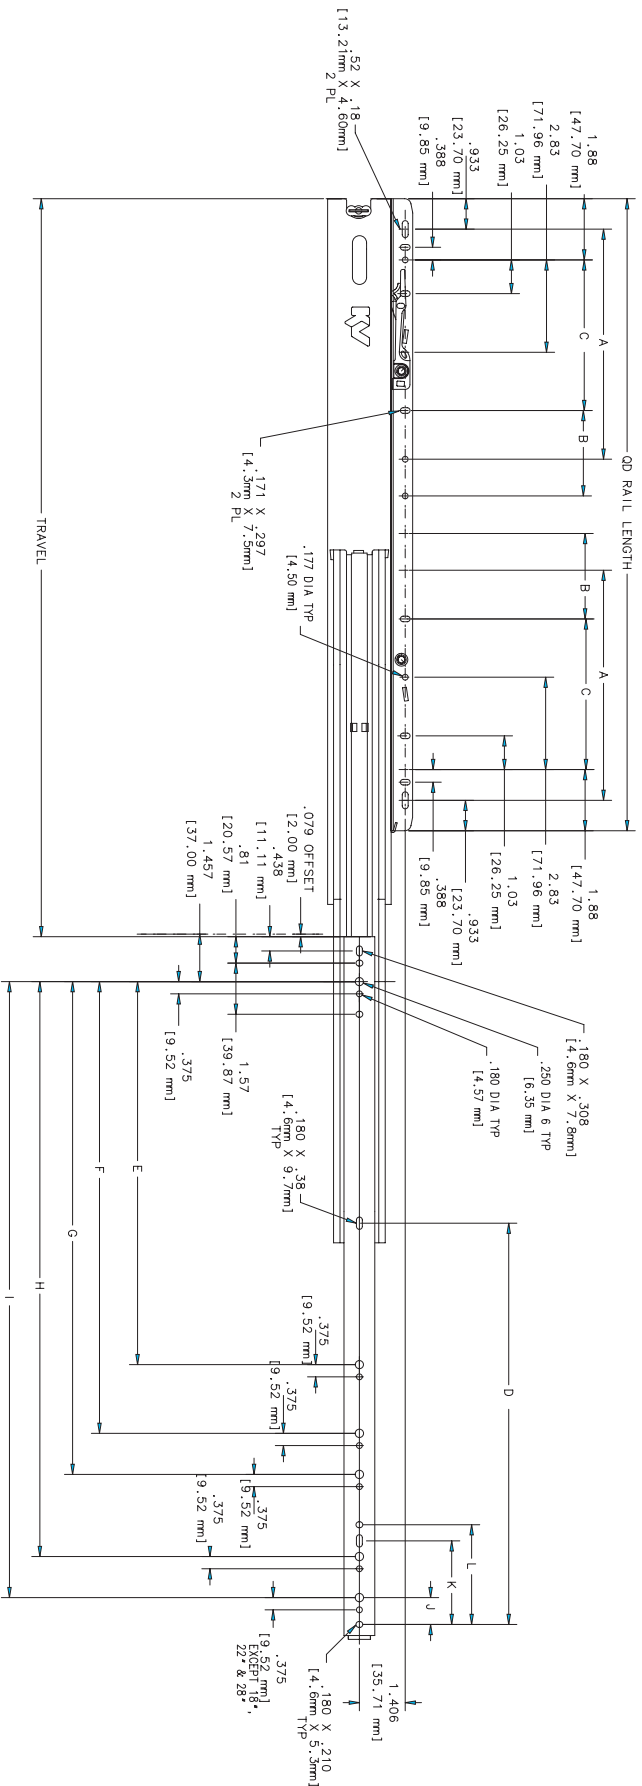

# 6505 Over-Travel, Low-Profile Drawer Slide

SLIDE LENGTH	TRAVEL	QD RAIL LENGTH	A	B	C	D	E	F	G	H	I	J	K	L
12*	12.80 [325mm]	10.57 [268.5mm]	-	-	-	7.06 [179.32mm]	8.82 [224mm]	-	-	8.82 [224mm]	8.82 [22.94mm]	9.03 [22.94mm]	-	-
14*	14.76 [375mm]	10.57 [268.5mm]	-	-	-	9.18 [233.17mm]	8.82 [224mm]	-	-	8.82 [224mm]	2.903 [73.74mm]	2.903 [26.92mm]	-	-
16*	16.73 [425mm]	14.98 [380.5mm]	-	-	-	2.83 [71.96mm]	9.30 [236.22mm]	-	-	9.30 [236.22mm]	1.124 [28.55mm]	1.124 [28.55mm]	3.06 [77.70mm]	3.06 [77.70mm]
18*	18.70 [475mm]	14.98 [380.5mm]	-	-	-	2.83 [71.96mm]	10.06 [255.52mm]	-	-	10.06 [255.52mm]	1.344 [34.14mm]	1.344 [34.14mm]	1.06 [26.92mm]	1.06 [26.92mm]
20*	20.67 [525mm]	14.98 [380.5mm]	-	-	-	2.83 [71.96mm]	11.18 [283.97mm]	-	-	11.18 [283.97mm]	1.586 [40.38mm]	1.586 [40.38mm]	3.06 [77.70mm]	3.06 [77.70mm]
22*	22.64 [575mm]	19.39 [492.5mm]	-	-	-	2.83 [71.96mm]	12.31 [312.67mm]	-	-	12.31 [312.67mm]	1.890 [47.75mm]	1.890 [47.75mm]	2.825 [71.76mm]	2.825 [71.76mm]
24*	24.61 [625mm]	19.39 [492.5mm]	-	-	-	2.83 [71.96mm]	13.06 [331.72mm]	-	-	13.06 [331.72mm]	1.890 [47.75mm]	1.890 [47.75mm]	2.825 [71.76mm]	2.825 [71.76mm]
26*	26.57 [675mm]	23.80 [604.5mm]	7.06 [179.24mm]	3.25 [82.55mm]	2.83 [71.96mm]	14.18 [360.17mm]	14.18 [360.17mm]	-	-	14.18 [360.17mm]	2.142 [54.4mm]	2.142 [54.4mm]	1.06 [26.92mm]	1.06 [26.92mm]
28*	28.54 [725mm]	23.80 [604.5mm]	7.06 [179.24mm]	3.25 [82.55mm]	2.83 [71.96mm]	15.31 [388.87mm]	15.31 [388.87mm]	-	-	15.31 [388.87mm]	2.394 [60.8mm]	2.394 [60.8mm]	1.06 [26.92mm]	1.06 [26.92mm]

**Product:** Low Profile Drawer Slide

**Height:** 2.58" (Includes QD Rail)

**Hardware:** #8 X 7/16" Wood Screw with #6 Truss head

**Mounting:** Side

**Finish:** Zinc-Plated

**Sizes:** 12", 14", 16", 18", 20", 22", 24", 26", and 28"

**Clearance:** .50"

**Travel:** Over-Travel

**Load Rating:** 125 Pound Class

**Action:** Telescopic

**Packaging:** Bulk Pack (6505B) All Sizes ...5 Pair Per Carton