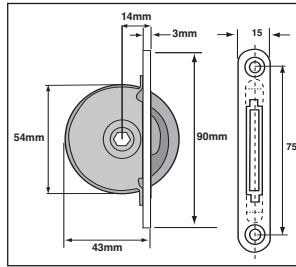

Giro Bolt Lock

The hook-type bolt engages the back of the striking plate, holding the assembled elements securely together.

Screws included

Parts sold separately