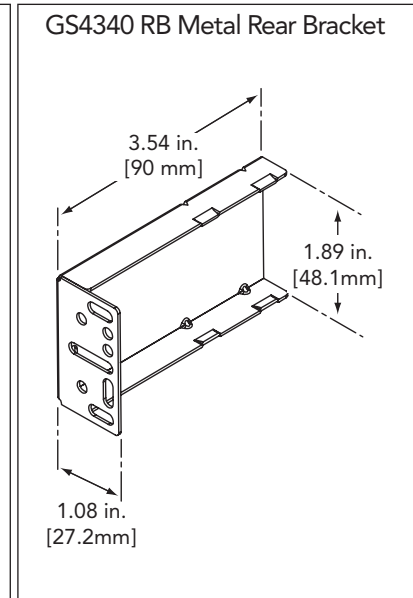

Product:	GS4200 Full Extension Drawer Slide	Finish:	Zinc, Black (EB)	Packaging:	10 Pair and 1 set of instructions per box. Mounting hardware not included. Slides are non-handed.
Mounting:	Side	Action:	Full Extension	Optional	
Clearance:	1/2 in. [12.7mm +.8mm minus 0]	Sizes:	10" [250mm], 12" [300mm], 14" [350mm], 16" [400mm], 18" [450mm], 20" [500mm], 22" [550mm], 24" [600mm], 26" [650mm], 28" [700mm]	Brackets:	GS4340 RB Metal Rear Bracket Packed 200 pieces per Box
Load:	100 lb.				
Height:	1.79 in. [45.5mm (±0.3)]				