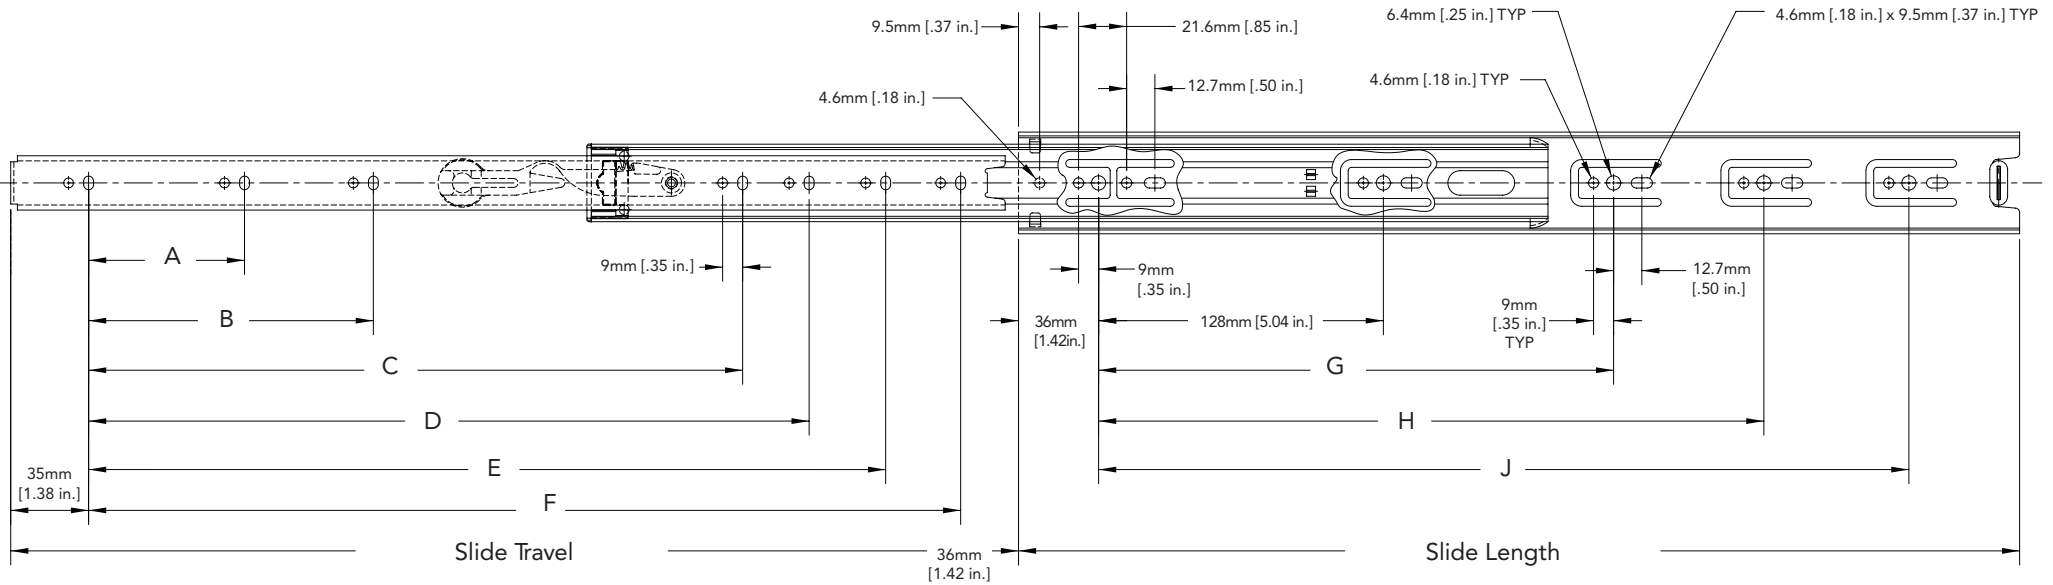

Part Number	Size	Slide Length	Slide Travel	A	B	C	D	E	F	G	H	J
GS4200 10 GS4200 EB 10	10"	250mm [9.83 in.]	254mm [10.0 in.]	—	—	192mm [7.56 in.]	—	—	—	—	—	—
GS4200 12 GS4200 EB 12	12"	300mm [11.8 in.]	305mm [12.0 in.]	—	—	242mm [9.53 in.]	—	—	—	224mm [8.82 in.]	—	—
GS4200 14 GS4200 EB 14	14"	350mm [13.78 in.]	356mm [14.0 in.]	96mm [3.78 in.]	—	292mm [11.5 in.]	—	—	—	224mm [8.82 in.]	—	—
GS4200 16 GS4200 EB 16	16"	400mm [15.75 in.]	406mm [16.0 in.]	96mm [3.78 in.]	—	342mm [13.46 in.]	—	—	—	224mm [8.82 in.]	320mm [12.6 in.]	—
GS4200 18 GS4200 EB 18	18"	450mm [17.72 in.]	453mm [17.8 in.]	128mm [5.03 in.]	—	294mm [11.58 in.]	392mm [15.43 in.]	—	—	224mm [8.82 in.]	352mm [13.86 in.]	—
GS4200 20 GS4200 EB 20	20"	500mm [19.69 in.]	515mm [20.3 in.]	96mm [3.78 in.]	160mm [6.3 in.]	344mm [13.54 in.]	442mm [17.40 in.]	—	—	224mm [8.82 in.]	416mm [16.38 in.]	—
GS4200 22 GS4200 EB 22	22"	550mm [21.65 in.]	565mm [22.2 in.]	96mm [3.78 in.]	160mm [6.3 in.]	352mm [13.86 in.]	394mm [15.51 in.]	492mm [19.37 in.]	—	224mm [8.82 in.]	352mm [13.86 in.]	448mm [17.64 in.]
GS4200 24 GS4200 EB 24	24"	600mm [23.62 in.]	615mm [24.2 in.]	128mm [5.03 in.]	192mm [7.56 in.]	384mm [15.12 in.]	444mm [17.48 in.]	542mm [21.34 in.]	—	224mm [8.82 in.]	352mm [13.86 in.]	480mm [18.9 in.]
GS4200 26 GS4200 EB 26	26"	650mm [25.59 in.]	665mm [26.2 in.]	128mm [5.03 in.]	224mm [8.82 in.]	416mm [16.38 in.]	494mm [19.45 in.]	592mm [23.31 in.]	—	224mm [8.82 in.]	352mm [13.86 in.]	544mm [21.42 in.]
GS4200 28 GS4200 EB 28	28"	700mm [27.56 in.]	712mm [28.0 in.]	128mm [5.03 in.]	224mm [8.82 in.]	416mm [16.38 in.]	480mm [18.9 in.]	544mm [21.42 in.]	642mm [25.28 in.]	224mm [8.82 in.]	352mm [13.86 in.]	544mm [21.42 in.]