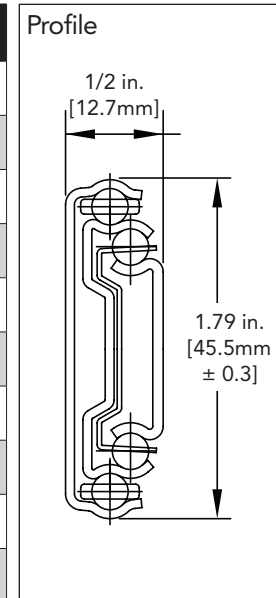

# GS4200 Full Extension Drawer Slide

Part Number	Size	Slide Length	Slide Travel	A	B	C	D	E	F	G	H	J
GS4200 10 GS4200 EB 10	10"	250mm [9.83 in.]	254mm [10.0 in.]	—	—	192mm [7.56 in.]	—	—	—	—	—	—
GS4200 12 GS4200 EB 12	12"	300mm [11.8 in.]	305mm [12.0 in.]	—	—	242mm [9.53 in.]	—	—	—	224mm [8.82 in.]	—	—
GS4200 14 GS4200 EB 14	14"	350mm [13.78 in.]	356mm [14.0 in.]	96mm [3.78 in.]	—	292mm [11.5 in.]	—	—	—	224mm [8.82 in.]	—	—
GS4200 16 GS4200 EB 16	16"	400mm [15.75 in.]	406mm [16.0 in.]	96mm [3.78 in.]	—	342mm [13.46 in.]	—	—	—	224mm [8.82 in.]	320mm [12.6 in.]	—
GS4200 18 GS4200 EB 18	18"	450mm [17.72 in.]	453mm [17.8 in.]	128mm [5.03 in.]	—	294mm [11.58 in.]	392mm [15.43 in.]	—	—	224mm [8.82 in.]	352mm [13.86 in.]	—
GS4200 20 GS4200 EB 20	20"	500mm [19.69 in.]	515mm [20.3 in.]	96mm [3.78 in.]	160mm [6.3 in.]	344mm [13.54 in.]	442mm [17.40 in.]	—	—	224mm [8.82 in.]	416mm [16.38 in.]	—
GS4200 22 GS4200 EB 22	22"	550mm [21.65 in.]	565mm [22.2 in.]	96mm [3.78 in.]	160mm [6.3 in.]	352mm [13.86 in.]	394mm [15.51 in.]	492mm [19.37 in.]	—	224mm [8.82 in.]	352mm [13.86 in.]	448mm [17.64 in.]
GS4200 24 GS4200 EB 24	24"	600mm [23.62 in.]	615mm [24.2 in.]	128mm [5.03 in.]	192mm [7.56 in.]	384mm [15.12 in.]	444mm [17.48 in.]	542mm [21.34 in.]	—	224mm [8.82 in.]	352mm [13.86 in.]	480mm [18.9 in.]
GS4200 26 GS4200 EB 26	26"	650mm [25.59 in.]	665mm [26.2 in.]	128mm [5.03 in.]	224mm [8.82 in.]	416mm [16.38 in.]	494mm [19.45 in.]	592mm [23.31 in.]	—	224mm [8.82 in.]	352mm [13.86 in.]	544mm [21.42 in.]
GS4200 28 GS4200 EB 28	28"	700mm [27.56 in.]	712mm [28.0 in.]	128mm [5.03 in.]	224mm [8.82 in.]	416mm [16.38 in.]	480mm [18.9 in.]	544mm [21.42 in.]	642mm [25.28 in.]	224mm [8.82 in.]	352mm [13.86 in.]	544mm [21.42 in.]