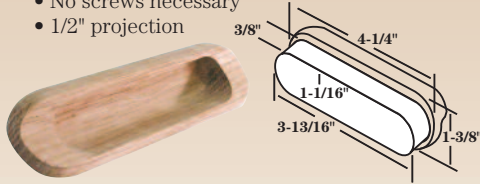

Unfinished Wood Pulls and Knobs

Wood Pulls

Semi-Recessed

- A**
- White oak
 - No screws necessary
 - 1/2" projection

- B**
- White oak
 - No screws necessary
 - 7/16" projection

White Oak

- A** EWP23 Semi-Recessed
B EWP24 Semi-Recessed

- C** EWP26 Surface Mount
D EWP28 Surface Mount
E EWP29 Square Pull

Surface Mount

- C**
- White oak
 - 96mm CC (3-3/4")
 - 7/8" projection
 - 8/32" thread

- D**
- White oak
 - 96mm CC (3-3/4")
 - 1-13/16" projection
 - 8/32" thread

- E**
- White oak
 - 4-3/8" CC
 - 1-1/8" projection
 - 8/32" thread

- F**
- Red oak
 - 4 sizes see letter **F**
 - 1-1/8" projection
 - 8/32" thread

Hole Overall

	Red Oak	Ctr	Lgth	Dia	Hgt
F EWP303	3"	3 1/16"	7/16"	1 1/8"	
F EWP3035	3 1/2"	4"	7/16"	1 1/8"	
F EWP3096	3 3/4"	4 1/4"	7/16"	1 1/8"	
F EWP304	4"	4 1/2"	7/16"	1 1/8"	