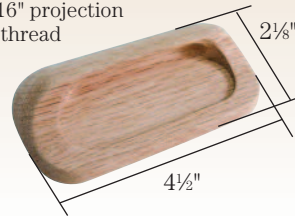

- C** EWP26 Surface Mount
D EWP28 Surface Mount
E EWP29 Square Pull

Surface Mount

- C**
- White oak
 - 96mm CC (3-3/4")
 - 7/8" projection
 - 8/32" thread

- D**
- White oak
 - 96mm CC (3-3/4")
 - 1-13/16" projection
 - 8/32" thread

- E**
- White oak
 - 4-3/8" CC
 - 1-1/8" projection
 - 8/32" thread

- F**
- Red oak
 - 4 sizes see letter **F**
 - 1-1/8" projection
 - 8/32" thread

Hole Overall

	Red Oak	Ctr	Lgth	Dia	Hgt
F EWP303	3"	3 1/16"	7/16"	1 1/8"	
F EWP3035	3 1/2"	4"	7/16"	1 1/8"	
F EWP3096	3 3/4"	4 1/4"	7/16"	1 1/8"	
F EWP304	4"	4 1/2"	7/16"	1 1/8"	