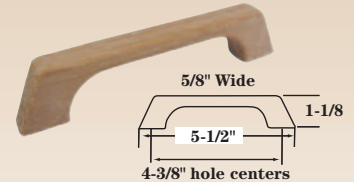

Unfinished Wood Pulls and Knobs

Wood Pulls

Semi-Recessed

- A**
- White oak
 - No screws necessary
 - 1/2" projection

- B**
- White oak
 - No screws necessary
 - 7/16" projection

White Oak

- A** EWP23 Semi-Recessed
B EWP24 Semi-Recessed

- C** EWP26 Surface Mount
D EWP28 Surface Mount
E EWP29 Square Pull

Surface Mount

- C**
- White oak
 - 96mm CC (3-3/4")
 - 7/8" projection
 - 8/32" thread

- D**
- White oak
 - 96mm CC (3-3/4")
 - 1-13/16" projection
 - 8/32" thread

- E**
- White oak
 - 4-3/8" CC
 - 1-1/8" projection
 - 8/32" thread

- F**
- Red oak
 - 4 sizes see letter **F**
 - 1-1/8" projection
 - 8/32" thread

Hole Overall

	Red Oak	Ctr	Lgth	Dia	Hgt
F EWP303	3"	3 1/16"	7/16"	1 1/8"	
F EWP3035	3 1/2"	4"	7/16"	1 1/8"	
F EWP3096	3 3/4"	4 1/4"	7/16"	1 1/8"	
F EWP304	4"	4 1/2"	7/16"	1 1/8"	