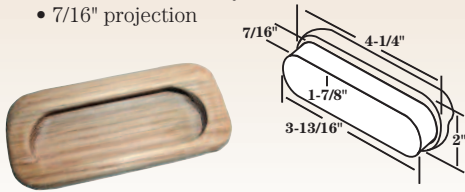

Unfinished Wood Pulls and Knobs

Wood Pulls

Semi-Recessed

- A**
- White oak
 - No screws necessary
 - 1/2" projection

- B**
- White oak
 - No screws necessary
 - 7/16" projection

White Oak

- A** EWP23 Semi-Recessed
B EWP24 Semi-Recessed

- C** EWP26 Surface Mount
D EWP28 Surface Mount
E EWP29 Square Pull

Surface Mount

- C**
- White oak
 - 96mm CC (3-3/4")
 - 7/8" projection
 - 8/32" thread

- D**
- White oak
 - 96mm CC (3-3/4")
 - 1-13/16" projection
 - 8/32" thread

- E**
- White oak
 - 4-3/8" CC
 - 1-1/8" projection
 - 8/32" thread

- F**
- Red oak
 - 4 sizes see letter **F**
 - 1-1/8" projection
 - 8/32" thread

Hole Overall

	Red Oak	Ctr	Lgth	Dia	Hgt
F EWP303	3"	3 1/16"	7/16"	1 1/8"	
F EWP3035	3 1/2"	4"	7/16"	1 1/8"	
F EWP3096	3 3/4"	4 1/4"	7/16"	1 1/8"	
F EWP304	4"	4 1/2"	7/16"	1 1/8"	