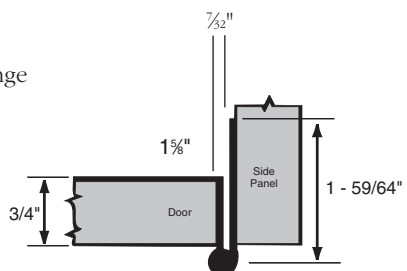

Commercial Hospital Tipped Heavy Hinges

Full Inset

- 180° opening angle
- 2½" five knuckle hinge
- .083 steel
- Fixed pin

Screws
included

¾" Inset door

- | | |
|-----------------|----------------|
| C860 1D | Satin Black |
| C860 26D | Dull Chrome |
| C860 P28 | Chrome Pwdr Ct |