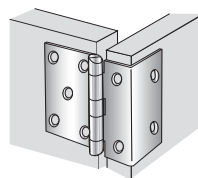

Commercial Hospital Tipped Heavy Hinges

Full Inset

- 180° opening angle
- 2½" five knuckle hinge
- .083 steel
- Fixed pin

Screws
included

¾" Inset door

- | | |
|-----------------|----------------|
| C860 1D | Satin Black |
| C860 26D | Dull Chrome |
| C860 P28 | Chrome Pwdr Ct |