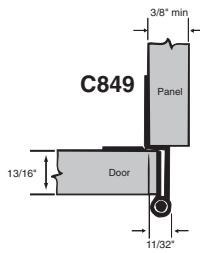

## Half Overlay

- 2 3/4" five knuckle hinge
- Adjustable screw holes
- .095 steel
- 3/16" overlay
- Fixed pin
- 180°

### Door Overlay 1/8"

This hinge provides the advantage of being able to mount two doors back to back on the same side panel.

Screws included

**1 3/16" Door 3/8" Panel Overlay**  
**C849 26D**  
**C849 P28**

**Door**  
 3mm (1/8") Dull Chrome  
 3mm (1/8") Chrome Pwdr Ct