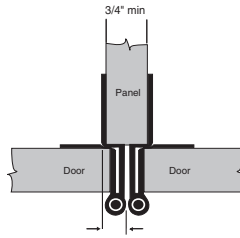

## Half Overlay

- 2 3/4" five knuckle hinge
- Adjustable screw holes
- .095 steel
- 3/16" overlay
- Fixed pin
- 180°

### Door Overlay 1/8"

This hinge provides the advantage of being able to mount two doors back to back on the same side panel.

Screws included

**1 3/16" Door 3/8" Panel Overlay**  
**C849 26D**  
**C849 P28**

**Door**  
 3mm (1/8") Dull Chrome  
 3mm (1/8") Chrome Pwdr Ct