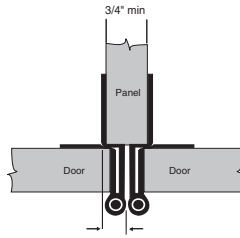

Half Overlay

- 2 3/4" five knuckle hinge
- Adjustable screw holes
- .095 steel
- 3/16" overlay
- Fixed pin
- 180°

Door Overlay 1/8"

This hinge provides the advantage of being able to mount two doors back to back on the same side panel.

Screws included

13/16" Door 3/8" Panel Overlay
C849 26D
C849 P28

Door
 3mm (1/8") Dull Chrome
 3mm (1/8") Chrome Pwdr Ct