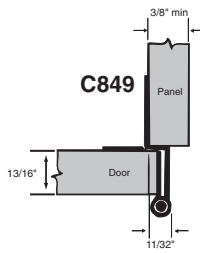

Half Overlay

- 2 3/4" five knuckle hinge
- Adjustable screw holes
- .095 steel
- 3/16" overlay
- Fixed pin
- 180°

Door Overlay 1/8"

This hinge provides the advantage of being able to mount two doors back to back on the same side panel.

Screws included

13/16" Door 3/8" Panel Overlay
C849 26D
C849 P28

Door
 3mm (1/8") Dull Chrome
 3mm (1/8") Chrome Pwdr Ct