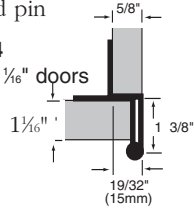

Thick Door Overlay

- 2 3/4" five knuckle hinge
- Adjustable screw holes
- .095 steel
- Fixed pin

C844

For 1 1/8" doors

C7036

For 1 3/8" doors

Screws included

1 1/8" Door 5/8" Panel
C844 26D
C844 P28

Door Overlay

9mm (11/32") Dull Chrome
 9mm (11/32") Chrome Pwdr Ct