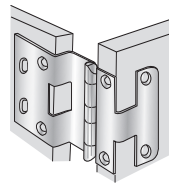

Thick Door Overlay

- 2 3/4" five knuckle hinge
- Adjustable screw holes
- .095 steel
- Fixed pin

C844

For 1 1/8" doors

C7036

For 1 3/8" doors

Screws included

1 1/8" Door 5/8" Panel
C844 26D
C844 P28

Door Overlay

9mm (11/32") Dull Chrome
 9mm (11/32") Chrome Pwdr Ct