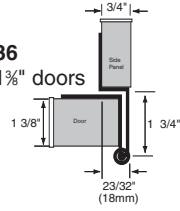

Thick Door Overlay

- 2 3/4" five knuckle hinge
- Adjustable screw holes
- .095 steel
- Fixed pin

C844

For 1 1/8" doors

C7036

For 1 3/8" doors

Screws included

1 1/8" Door 5/8" Panel
C844 26D
C844 P28

Door Overlay

9mm (11/32") Dull Chrome
 9mm (11/32") Chrome Pwdr Ct