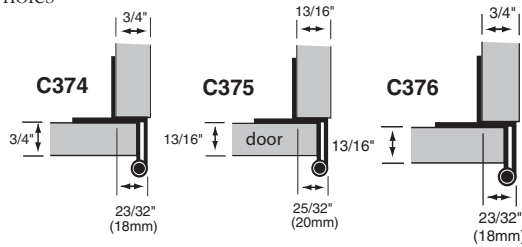

## Full Overlay

- 270°
- 2 3/4" five knuckle hinge
- Adjustable screw holes
- .095 steel
- Fixed pin
- Both wings have slotted holes for door alignment
- 32mm system holes

Screws included

\*Stainless steel screws not included with stainless steel hinges. Hinges are type 304 Stainless Steel

	Door	Panel	Overlay	
<b>3/4" Door 3/4" Panel</b>				
<b>C374 1D</b>	12mm			Satin Black
<b>C374 26D</b>	12mm			Dull Chrome
<b>C374 P28</b>	12mm			Chrome Pwdr Ct
<b>13/16" Door 13/16" Panel</b>				
<b>C375 1D</b>	13.5mm			Satin Black
<b>C375 26D</b>	13.5mm			Dull Chrome
<b>C375 P28</b>	13.5mm			Chrome Pwdr Ct
<b>13/16" Door 3/4" Panel</b>				
<b>C376 1D</b>	12mm			Satin Black
<b>C376 26D</b>	12mm			Dull Chrome
<b>C376 P28</b>	12mm			Chrome Pwdr Ct
<b>* C376 SS</b>	12mm			Stainless Steel