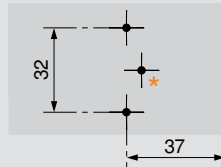

## Standard one-piece wing mounting plates

Wood screw

- Steel, nickel-plated
- Attached with #6 x 5/8" wood screws
- Height adjustment  $\pm 3$  mm

Part no.

0 plate height (H)

173L6100

3 plate height (H)

173L6130