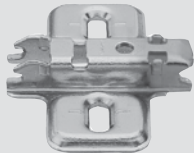

## Standard one-piece wing mounting plates

Wood screw

- Steel, nickel-plated
- Attached with #6 x 5/8" wood screws
- Height adjustment  $\pm 3$  mm

Part no.

0 plate height (H)

173L6100

3 plate height (H)

173L6130