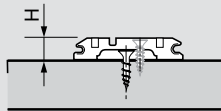

## Standard one-piece wing mounting plates

Wood screw

- Steel, nickel-plated
- Attached with #6 x 5/8" wood screws
- Height adjustment  $\pm 3$  mm

Part no.

0 plate height (H)

173L6100

3 plate height (H)

173L6130