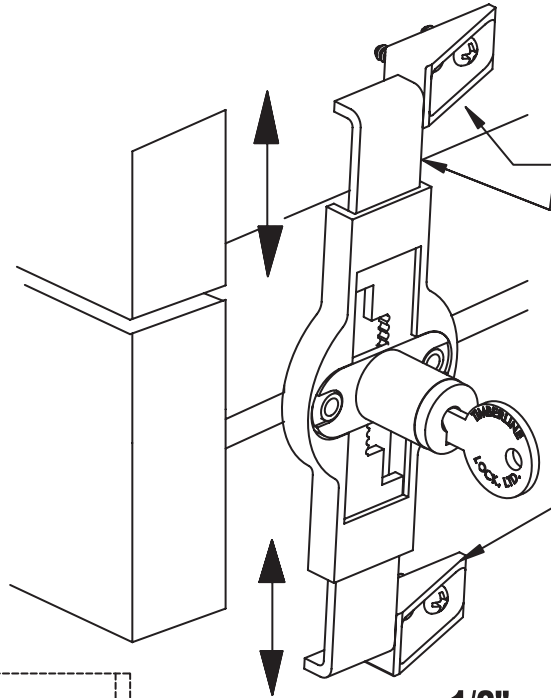

## D270CB SIDE GANG LOCK

WHEN BOLT SLIDES DOWN  
DRAWER CLIP MOVES FREELY,  
THEN THE DRAWER OPENS.

DC-500  
DRAWER LOCKING CLIP