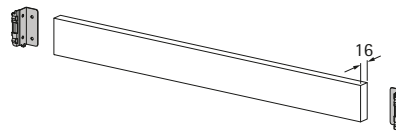

AvanTech YOU double walled drawer system

► Planning / installation dimensions

Planning / installation dimensions

H 101

H 139

H 187

H 251

AvanTech YOU double walled drawer system

► Planning / installation dimensions

Planning / installation dimensions

H 101

H 139

H 187

H 251

AvanTech YOU double walled drawer system

► Planning / installation dimensions

Planning / installation dimensions

H 101

H 139

H 187

H 251

Planning / installation dimensions

NL mm	Actro YOU Quadro YOU	Actro YOU XL	Quadro YOU		Actro YOU		
			S	M	S	L	XL
270	160						
300	160						
350	224						
400	224						
450	256	288					
500	256	320					
550	256	320					
600	256	320					
650	256	416					