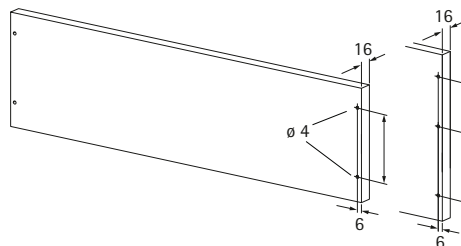

AvanTech YOU double walled drawer system

► Planning / installation dimensions

Planning / installation dimensions

H 101

H 139

H 187

H 251

AvanTech YOU double walled drawer system

► Planning / installation dimensions

Planning / installation dimensions

H 101

H 139

H 187

H 251

AvanTech YOU double walled drawer system

► Planning / installation dimensions

Planning / installation dimensions

H 101

H 139

H 187

H 251

Planning / installation dimensions

NL mm	Actro YOU Quadro YOU	Actro YOU XL	Quadro YOU		Actro YOU		
			S	M	S	L	XL
270	160						
300	160						
350	224						
400	224						
450	256	288					
500	256	320					
550	256	320					
600	256	320					
650	256	416					