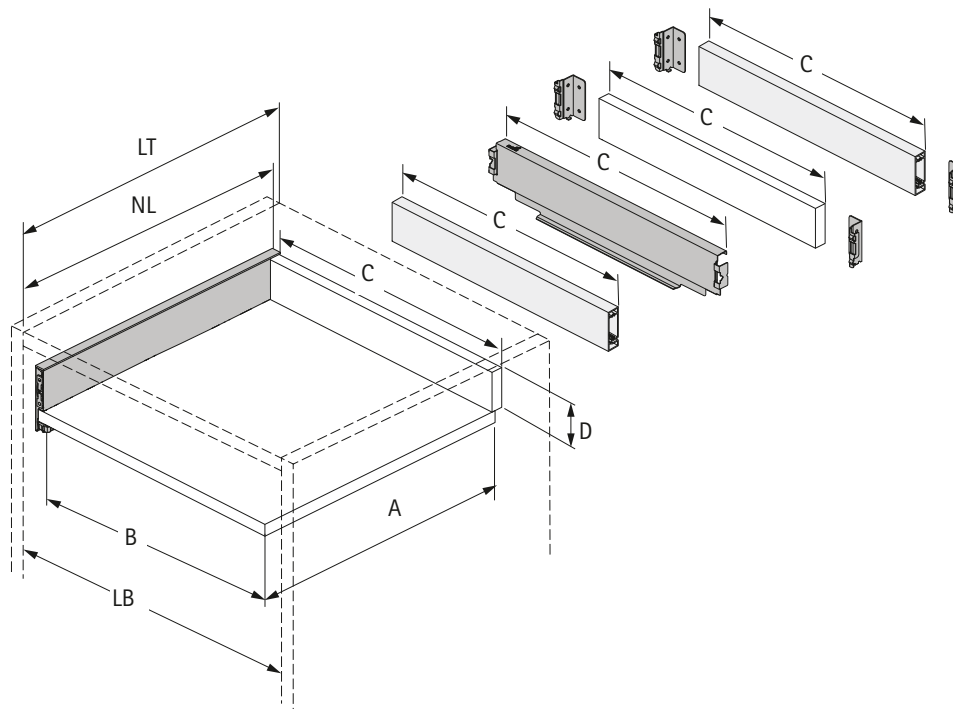

AvanTech YOU double walled drawer system

► Planning / installation dimensions

Planning / installation dimensions

			
A	NL - 21		
B	LB - 24		
C	LB - 24	LB - 41	-
D H 101	54	54	-
D H 139	92	92	-
D H 187	140,5	140,5	-
D H 251	204,5	204,5	-

AvanTech YOU double walled drawer system

► Planning / installation dimensions

Planning / installation dimensions

H 101

H 139

H 187

H 251

AvanTech YOU double walled drawer system

► Planning / installation dimensions

Planning / installation dimensions

H 101

H 139

H 187

H 251

AvanTech YOU double walled drawer system

► Planning / installation dimensions

Planning / installation dimensions

H 101

H 139

H 187

H 251

Planning / installation dimensions

NL mm	Actro YOU Quadro YOU	Actro YOU XL	Quadro YOU		Actro YOU		
			S	M	S	L	XL
270	160						
300	160						
350	224						
400	224						
450	256	288					
500	256	320					
550	256	320					
600	256	320					
650	256	416					