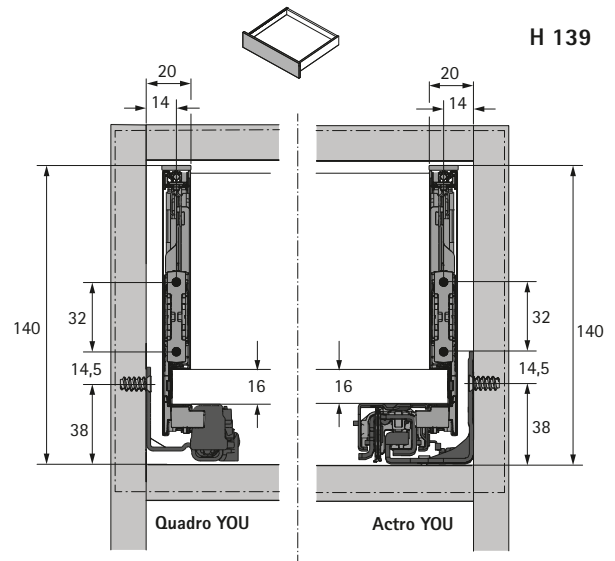

AvanTech YOU double walled drawer system

► Planning / installation dimensions

Planning / installation dimensions

			
A	NL - 21		
B	LB - 24		
C	LB - 24	LB - 41	-
D H 101	54	54	-
D H 139	92	92	-
D H 187	140,5	140,5	-
D H 251	204,5	204,5	-

AvanTech YOU double walled drawer system

► Planning / installation dimensions

Planning / installation dimensions

H 101

H 139

H 187

H 251

AvanTech YOU double walled drawer system

► Planning / installation dimensions

Planning / installation dimensions

H 101

H 139

H 187

H 251

AvanTech YOU double walled drawer system

► Planning / installation dimensions

Planning / installation dimensions

H 101

H 139

H 187

H 251

Planning / installation dimensions

NL mm	Actro YOU Quadro YOU	Actro YOU XL	Quadro YOU		Actro YOU		
			S	M	S	L	XL
270	160						
300	160						
350	224						
400	224						
450	256	288					
500	256	320					
550	256	320					
600	256	320					
650	256	416					