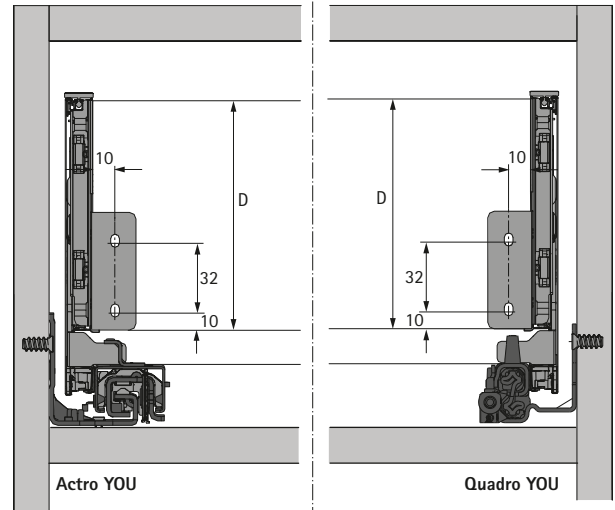

► Planning / installation dimensions

Planning / installation dimensions

H 101

H 139

H 187

H 251

AvanTech YOU double walled drawer system

► Planning / installation dimensions

Planning / installation dimensions

H 101

H 139

H 187

H 251

Planning / installation dimensions

NL mm	Actro YOU Quadro YOU	Actro YOU XL	Quadro YOU		Actro YOU		
			S	M	S	L	XL
270	160						
300	160						
350	224						
400	224						
450	256	288					
500	256	320					
550	256	320					
600	256	320					
650	256	416					