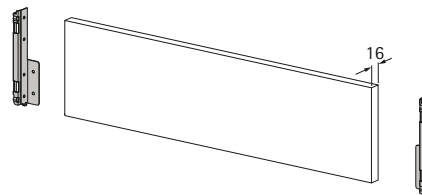

► Planning / installation dimensions

Planning / installation dimensions

H 101

H 139

H 187

H 251

AvanTech YOU double walled drawer system

► Planning / installation dimensions

Planning / installation dimensions

H 101

H 139

H 187

H 251

Planning / installation dimensions

NL mm	Actro YOU Quadro YOU	Actro YOU XL	Quadro YOU		Actro YOU		
			S	M	S	L	XL
270	160						
300	160						
350	224						
400	224						
450	256	288					
500	256	320					
550	256	320					
600	256	320					
650	256	416					