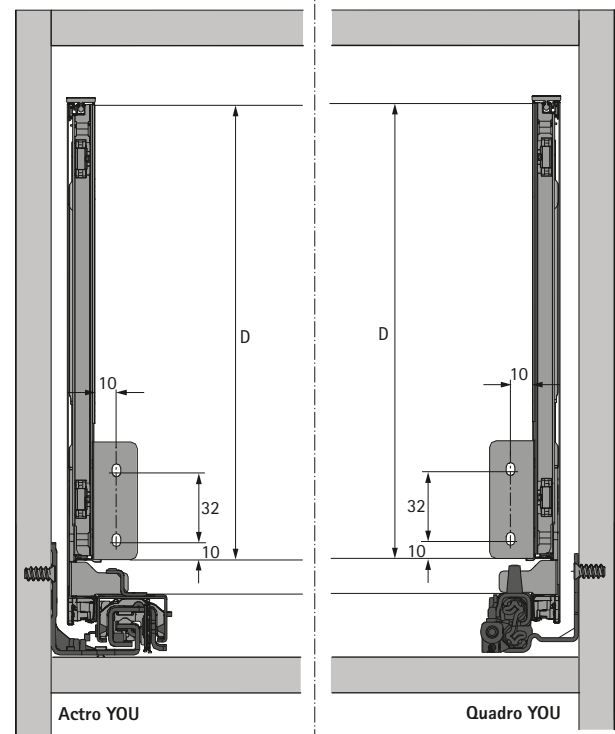

AvanTech YOU double walled drawer system

► Planning / installation dimensions

Planning / installation dimensions

H 101

H 139

H 187

H 251

AvanTech YOU double walled drawer system

► Planning / installation dimensions

Planning / installation dimensions

H 101

H 139

H 187

H 251

AvanTech YOU double walled drawer system

► Planning / installation dimensions

Planning / installation dimensions

H 101

H 139

H 187

H 251

Planning / installation dimensions

NL mm	Actro YOU Quadro YOU	Actro YOU XL	Quadro YOU		Actro YOU		
			S	M	S	L	XL
270	160						
300	160						
350	224						
400	224						
450	256	288					
500	256	320					
550	256	320					
600	256	320					
650	256	416					