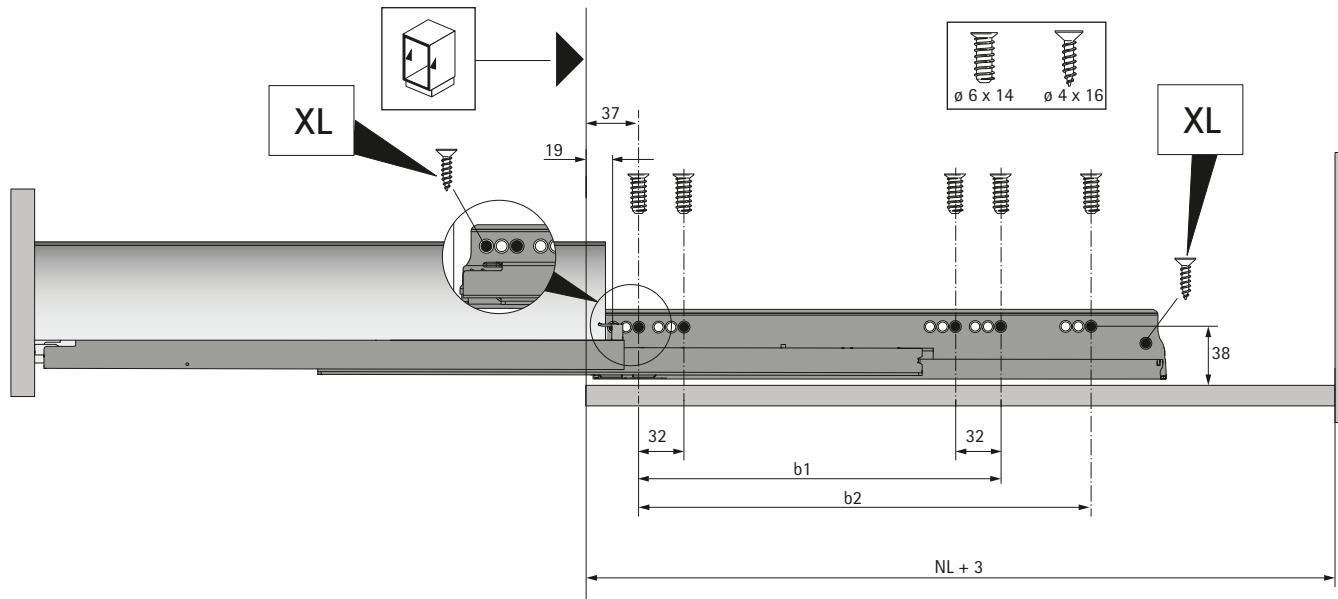

Planning / installation dimensions

H 101

H 139

H 187

H 251

Planning / installation dimensions

NL mm	Actro YOU Quadro YOU	Actro YOU XL	Quadro YOU		Actro YOU		
			S	M	S	L	XL
270	160						
300	160						
350	224						
400	224						
450	256	288					
500	256	320					
550	256	320					
600	256	320					
650	256	416					