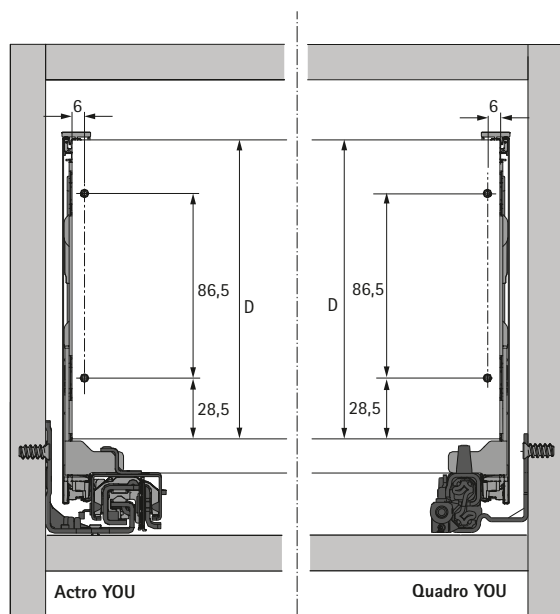

AvanTech YOU double walled drawer system

► Planning / installation dimensions

Planning / installation dimensions

			
A	NL - 21		
B	LB - 24		
C	LB - 24	LB - 41	-
D H 101	54	54	-
D H 139	92	92	-
D H 187	140,5	140,5	-
D H 251	204,5	204,5	-

AvanTech YOU double walled drawer system

► Planning / installation dimensions

Planning / installation dimensions

H 101

H 139

H 187

H 251

AvanTech YOU double walled drawer system

► Planning / installation dimensions

Planning / installation dimensions

H 101

H 139

H 187

H 251

AvanTech YOU double walled drawer system

► Planning / installation dimensions

Planning / installation dimensions

H 101

H 139

H 187

H 251

Planning / installation dimensions

NL mm	Actro YOU Quadro YOU	Actro YOU XL	Quadro YOU		Actro YOU		
			S	M	S	L	XL
270	160						
300	160						
350	224						
400	224						
450	256	288					
500	256	320					
550	256	320					
600	256	320					
650	256	416					