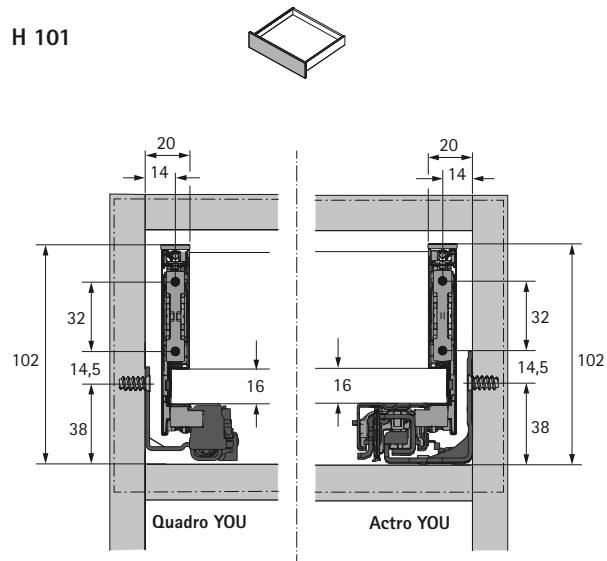

AvanTech YOU double walled drawer system

► Planning / installation dimensions

Planning / installation dimensions

			
A	NL - 21		
B	LB - 24		
C	LB - 24	LB - 41	-
D H 101	54	54	-
D H 139	92	92	-
D H 187	140,5	140,5	-
D H 251	204,5	204,5	-

AvanTech YOU double walled drawer system

► Planning / installation dimensions

Planning / installation dimensions

H 101

H 139

H 187

H 251

AvanTech YOU double walled drawer system

► Planning / installation dimensions

Planning / installation dimensions

H 101

H 139

H 187

H 251

AvanTech YOU double walled drawer system

► Planning / installation dimensions

Planning / installation dimensions

H 101

H 139

H 187

H 251

Planning / installation dimensions

NL mm	Actro YOU Quadro YOU	Actro YOU XL	Quadro YOU		Actro YOU		
			S	M	S	L	XL
270	160						
300	160						
350	224						
400	224						
450	256	288					
500	256	320					
550	256	320					
600	256	320					
650	256	416					