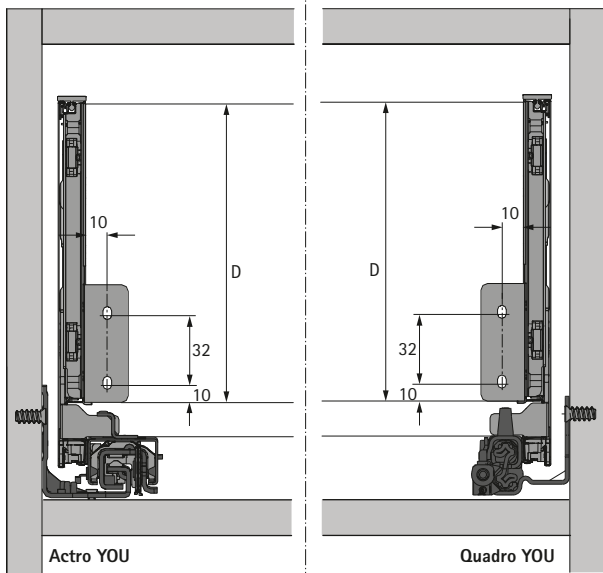

► Planning / installation dimensions

Planning / installation dimensions

H 101

H 139

H 187

H 251

AvanTech YOU double walled drawer system

► Planning / installation dimensions

Planning / installation dimensions

H 101

H 139

H 187

H 251

Planning / installation dimensions

NL mm	Actro YOU Quadro YOU	Actro YOU XL	Quadro YOU		Actro YOU		
			S	M	S	L	XL
270	160						
300	160						
350	224						
400	224						
450	256	288					
500	256	320					
550	256	320					
600	256	320					
650	256	416					