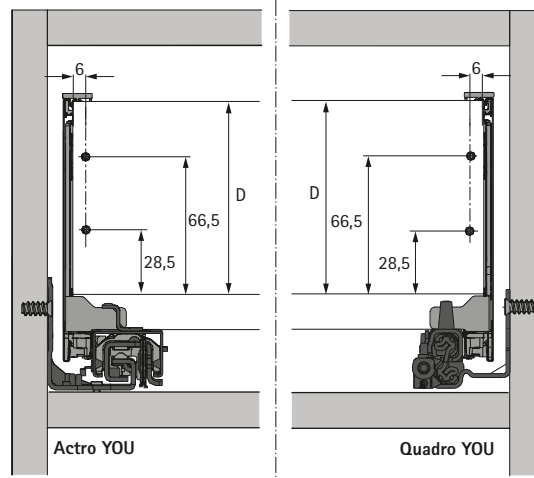

AvanTech YOU double walled drawer system

► Planning / installation dimensions

Planning / installation dimensions

H 101

H 139

H 187

H 251

AvanTech YOU double walled drawer system

► Planning / installation dimensions

Planning / installation dimensions

H 101

H 139

H 187

H 251

AvanTech YOU double walled drawer system

► Planning / installation dimensions

Planning / installation dimensions

H 101

H 139

H 187

H 251

Planning / installation dimensions

NL mm	Actro YOU Quadro YOU	Actro YOU XL	Quadro YOU		Actro YOU		
			S	M	S	L	XL
270	160						
300	160						
350	224						
400	224						
450	256	288					
500	256	320					
550	256	320					
600	256	320					
650	256	416					