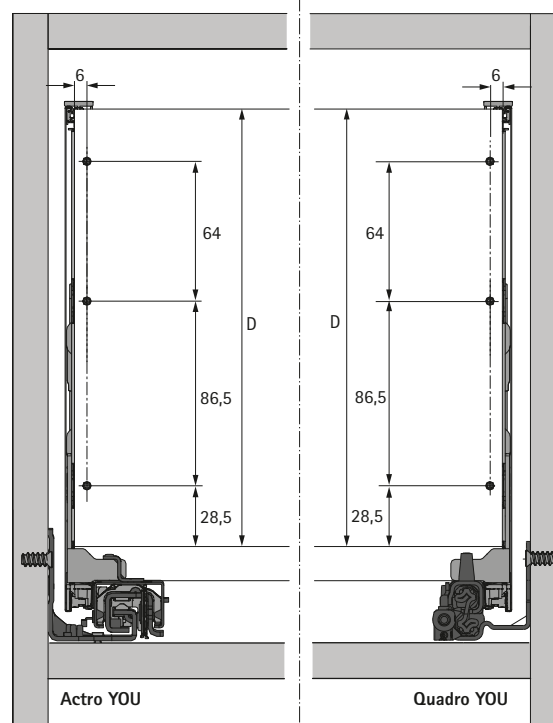

AvanTech YOU double walled drawer system

► Planning / installation dimensions

Planning / installation dimensions

			
A	NL - 21		
B	LB - 24		
C	LB - 24	LB - 41	-
D H 101	54	54	-
D H 139	92	92	-
D H 187	140,5	140,5	-
D H 251	204,5	204,5	-

AvanTech YOU double walled drawer system

► Planning / installation dimensions

Planning / installation dimensions

H 101

H 139

H 187

H 251

AvanTech YOU double walled drawer system

► Planning / installation dimensions

Planning / installation dimensions

H 101

H 139

H 187

H 251

AvanTech YOU double walled drawer system

► Planning / installation dimensions

Planning / installation dimensions

H 101

H 139

H 187

H 251

Planning / installation dimensions

NL mm	Actro YOU Quadro YOU	Actro YOU XL	Quadro YOU		Actro YOU		
			S	M	S	L	XL
270	160						
300	160						
350	224						
400	224						
450	256	288					
500	256	320					
550	256	320					
600	256	320					
650	256	416					