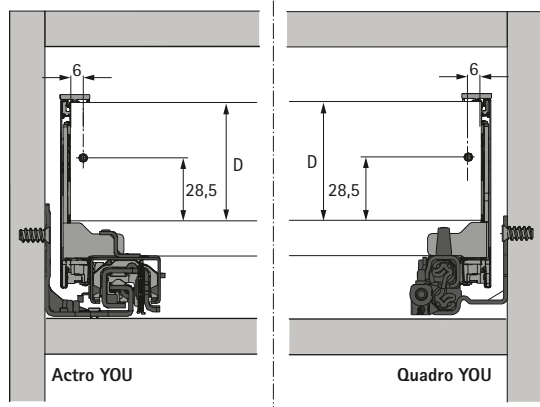

AvanTech YOU double walled drawer system

► Planning / installation dimensions

Planning / installation dimensions

			
A	NL - 21		
B	LB - 24		
C	LB - 24	LB - 41	-
D H 101	54	54	-
D H 139	92	92	-
D H 187	140,5	140,5	-
D H 251	204,5	204,5	-

AvanTech YOU double walled drawer system

► Planning / installation dimensions

Planning / installation dimensions

H 101

H 139

H 187

H 251

AvanTech YOU double walled drawer system

► Planning / installation dimensions

Planning / installation dimensions

H 101

H 139

H 187

H 251

AvanTech YOU double walled drawer system

► Planning / installation dimensions

Planning / installation dimensions

H 101

H 139

H 187

H 251

Planning / installation dimensions

NL mm	Actro YOU Quadro YOU	Actro YOU XL	Quadro YOU		Actro YOU		
			S	M	S	L	XL
270	160						
300	160						
350	224						
400	224						
450	256	288					
500	256	320					
550	256	320					
600	256	320					
650	256	416					