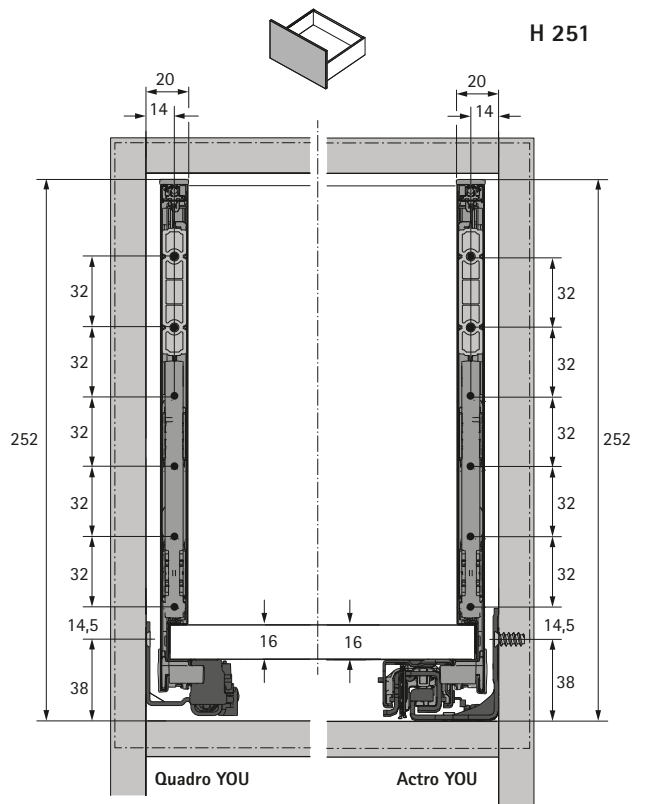

AvanTech YOU double walled drawer system

► Planning / installation dimensions

Planning / installation dimensions

			
A	NL - 21		
B	LB - 24		
C	LB - 24	LB - 41	-
D H 101	54	54	-
D H 139	92	92	-
D H 187	140,5	140,5	-
D H 251	204,5	204,5	-

AvanTech YOU double walled drawer system

► Planning / installation dimensions

Planning / installation dimensions

H 101

H 139

H 187

H 251

AvanTech YOU double walled drawer system

► Planning / installation dimensions

Planning / installation dimensions

H 101

H 139

H 187

H 251

AvanTech YOU double walled drawer system

► Planning / installation dimensions

Planning / installation dimensions

H 101

H 139

H 187

H 251

Planning / installation dimensions

NL mm	Actro YOU Quadro YOU	Actro YOU XL	Quadro YOU		Actro YOU		
			S	M	S	L	XL
270	160						
300	160						
350	224						
400	224						
450	256	288					
500	256	320					
550	256	320					
600	256	320					
650	256	416					