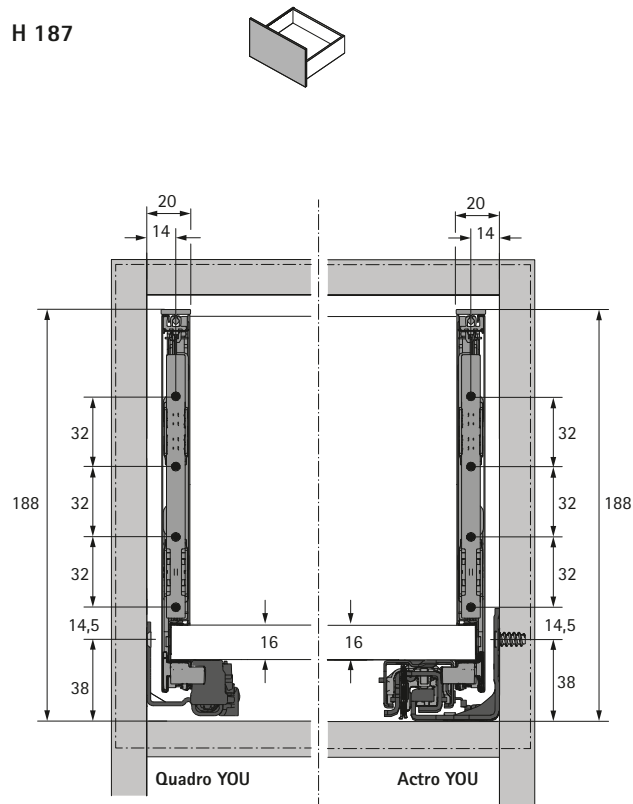

AvanTech YOU double walled drawer system

► Planning / installation dimensions

Planning / installation dimensions

			
A	NL - 21		
B	LB - 24		
C	LB - 24	LB - 41	-
D H 101	54	54	-
D H 139	92	92	-
D H 187	140,5	140,5	-
D H 251	204,5	204,5	-

AvanTech YOU double walled drawer system

► Planning / installation dimensions

Planning / installation dimensions

H 101

H 139

H 187

H 251

AvanTech YOU double walled drawer system

► Planning / installation dimensions

Planning / installation dimensions

H 101

H 139

H 187

H 251

AvanTech YOU double walled drawer system

► Planning / installation dimensions

Planning / installation dimensions

H 101

H 139

H 187

H 251

Planning / installation dimensions

NL mm	Actro YOU Quadro YOU	Actro YOU XL	Quadro YOU		Actro YOU		
			S	M	S	L	XL
270	160						
300	160						
350	224						
400	224						
450	256	288					
500	256	320					
550	256	320					
600	256	320					
650	256	416					