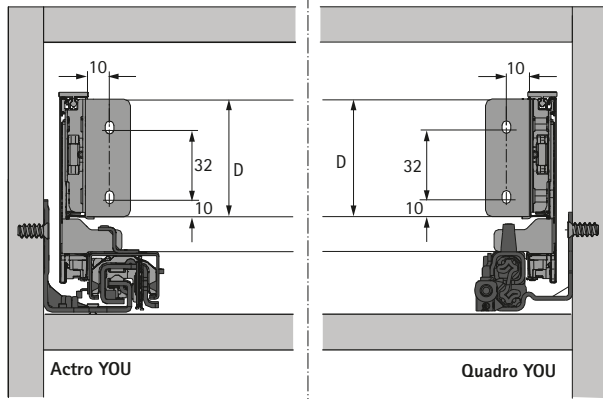

► Planning / installation dimensions

Planning / installation dimensions

H 101

H 139

H 187

H 251

AvanTech YOU double walled drawer system

► Planning / installation dimensions

Planning / installation dimensions

H 101

H 139

H 187

H 251

Planning / installation dimensions

NL mm	Actro YOU Quadro YOU	Actro YOU XL	Quadro YOU		Actro YOU		
			S	M	S	L	XL
270	160						
300	160						
350	224						
400	224						
450	256	288					
500	256	320					
550	256	320					
600	256	320					
650	256	416					