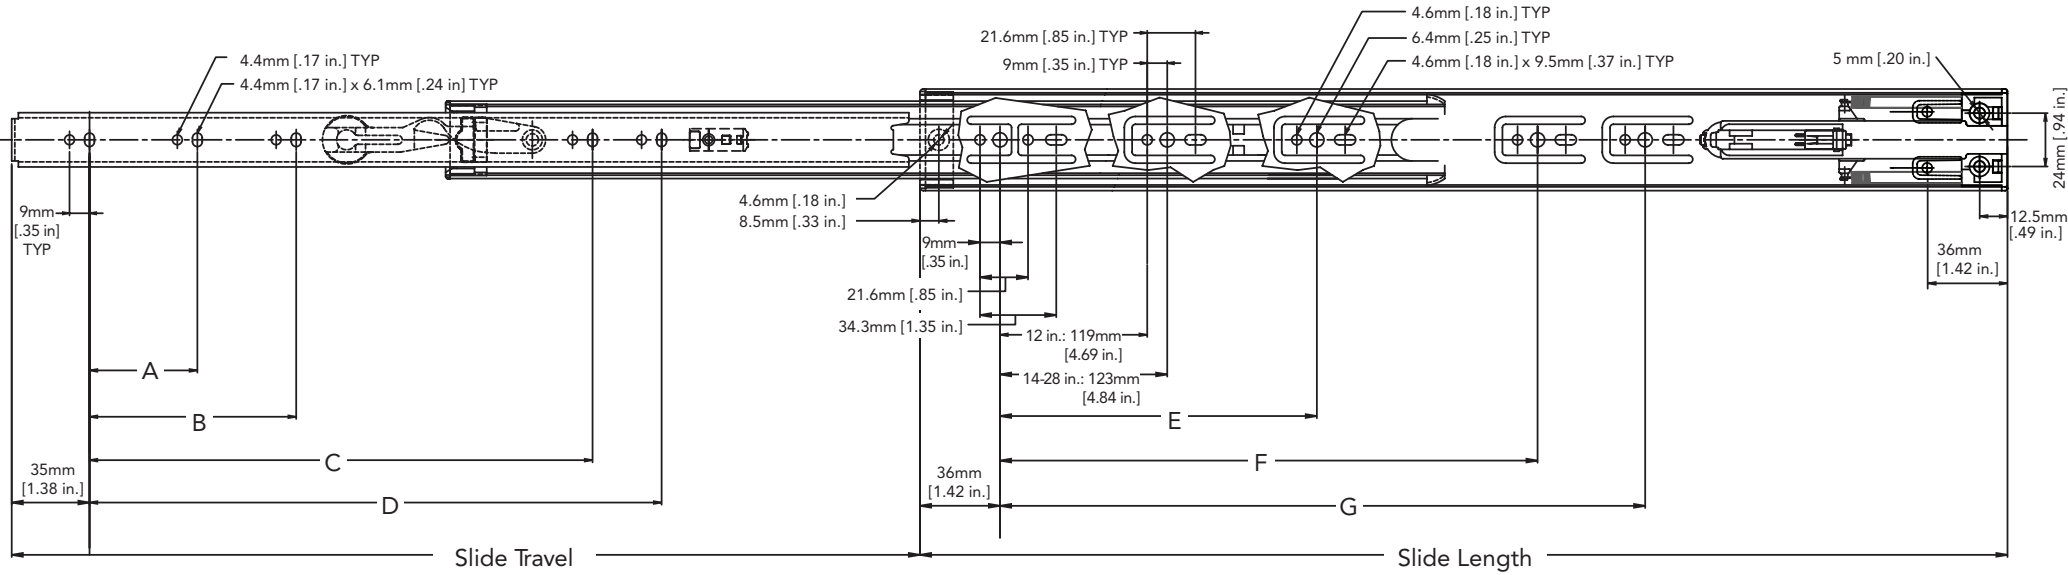

# GS4270 Soft-Close Drawer Slide

Part Number	Size	Slide Length	Slide Travel	A	B	C	D	E	F	G
GS4270 12	12"	300mm [11.8 in.]	213mm [8.39 in.]	—	—	—	156mm [6.14 in.]	—	—	—
GS4270 14	14"	350mm [13.78 in.]	303mm [11.93 in.]	—	—	—	200mm [7.87 in.]	—	—	—
GS4270 16	16"	400mm [15.75 in.]	404mm [15.90 in.]	96mm [3.78 in.]	—	—	256mm [10.08 in.]	208mm [8.19 in.]	—	—
GS4270 18	18"	450mm [17.72 in.]	455mm [17.91 in.]	128mm [5.04 in.]	—	—	294mm [11.57 in.]	256mm [10.08 in.]	—	—
GS4270 20	20"	500mm [19.69 in.]	505mm [19.88 in.]	96mm [3.78 in.]	160mm [6.29 in.]	—	344mm [13.54 in.]	304mm [11.97 in.]	—	—
GS4270 22	22"	550mm [21.65 in.]	555mm [21.85 in.]	96mm [3.78 in.]	160mm [6.29 in.]	—	394mm [15.51 in.]	224mm [8.82 in.]	352mm [13.86 in.]	—
GS4270 24	24"	600mm [23.62 in.]	605mm [23.82 in.]	128mm [5.04 in.]	192mm [7.56 in.]	—	444mm [17.48 in.]	224mm [8.82 in.]	352mm [13.86 in.]	—
GS4270 26	26"	650mm [25.59 in.]	655mm [25.79 in.]	128mm [5.04 in.]	224mm [8.82 in.]	416mm [16.38 in.]	494mm [19.45 in.]	224mm [8.82 in.]	352mm [13.86 in.]	448mm [17.64 in.]
GS4270 28	28"	700mm [27.56 in.]	705mm [27.76 in.]	128mm [5.04 in.]	224mm [8.82 in.]	480mm [18.90 in.]	544mm [21.42 in.]	224mm [8.82 in.]	352mm [13.86 in.]	496mm [19.53 in.]

Product:	GS4270 Soft-Close Drawer Slide	Finish:	Zinc Plated	Packaging:	10 Pair and 1 set of instructions per box. Mounting hardware not included. Slides are non-handed.
Mounting:	Side	Action:	Full Extension (Sizes 16" - 28")	Optional	
Clearance:	1/2 in. [12.7mm +.8mm minus 0]	Sizes:	12" [300mm], 14" [350mm], 16" [400mm], 18" [450mm], 20" [500mm], 22" [550mm], 24" [600mm], 26" [650mm], 28" [700mm]	Brackets:	GS4340 RB Metal Rear Bracket Packed 200 pieces per Box
Load:	100 lb.				
Height:	1.79 in. [45.5mm (±0.3)]				