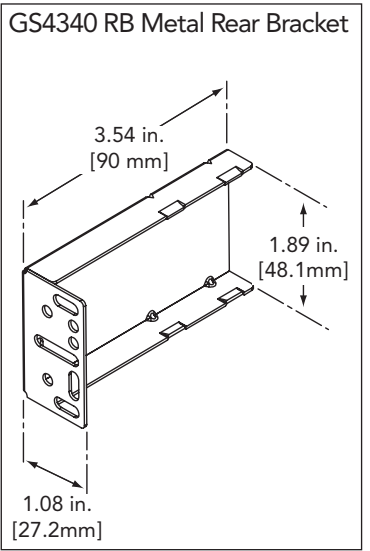

# GS4270 Soft-Close Drawer Slide

Part Number	Size	Slide Length	Slide Travel	A	B	C	D	E	F	G
GS4270 12	12"	300mm [11.8 in.]	213mm [8.39 in.]	—	—	—	156mm [6.14 in.]	—	—	—
GS4270 14	14"	350mm [13.78 in.]	303mm [11.93 in.]	—	—	—	200mm [7.87 in.]	—	—	—
GS4270 16	16"	400mm [15.75 in.]	404mm [15.90 in.]	96mm [3.78 in.]	—	—	256mm [10.08 in.]	208mm [8.19 in.]	—	—
GS4270 18	18"	450mm [17.72 in.]	455mm [17.91 in.]	128mm [5.04 in.]	—	—	294mm [11.57 in.]	256mm [10.08 in.]	—	—
GS4270 20	20"	500mm [19.69 in.]	505mm [19.88 in.]	96mm [3.78 in.]	160mm [6.29 in.]	—	344mm [13.54 in.]	304mm [11.97 in.]	—	—
GS4270 22	22"	550mm [21.65 in.]	555mm [21.85 in.]	96mm [3.78 in.]	160mm [6.29 in.]	—	394mm [15.51 in.]	224mm [8.82 in.]	352mm [13.86 in.]	—
GS4270 24	24"	600mm [23.62 in.]	605mm [23.82 in.]	128mm [5.04 in.]	192mm [7.56 in.]	—	444mm [17.48 in.]	224mm [8.82 in.]	352mm [13.86 in.]	—
GS4270 26	26"	650mm [25.59 in.]	655mm [25.79 in.]	128mm [5.04 in.]	224mm [8.82 in.]	416mm [16.38 in.]	494mm [19.45 in.]	224mm [8.82 in.]	352mm [13.86 in.]	448mm [17.64 in.]
GS4270 28	28"	700mm [27.56 in.]	705mm [27.76 in.]	128mm [5.04 in.]	224mm [8.82 in.]	480mm [18.90 in.]	544mm [21.42 in.]	224mm [8.82 in.]	352mm [13.86 in.]	496mm [19.53 in.]

Product:	GS4270 Soft-Close Drawer Slide	Finish:	Zinc Plated	Packaging:	10 Pair and 1 set of instructions per box. Mounting hardware not included. Slides are non-handed.
Mounting:	Side	Action:	Full Extension (Sizes 16" - 28")	Optional	
Clearance:	1/2 in. [12.7mm +.8mm minus 0]	Sizes:	12" [300mm], 14" [350mm], 16" [400mm], 18" [450mm], 20" [500mm], 22" [550mm], 24" [600mm], 26" [650mm], 28" [700mm]	Brackets:	GS4340 RB Metal Rear Bracket Packed 200 pieces per Box
Load:	100 lb.				
Height:	1.79 in. [45.5mm (±0.3)]				