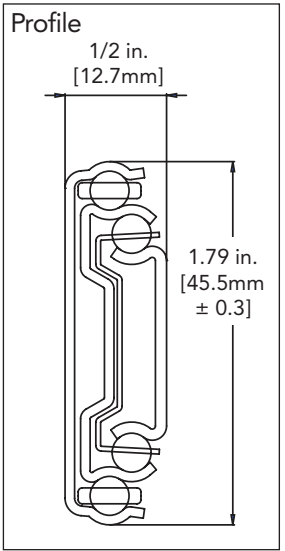

# GS4270 Soft-Close Drawer Slide

Part Number	Size	Slide Length	Slide Travel	A	B	C	D	E	F	G
GS4270 12	12"	300mm [11.8 in.]	213mm [8.39 in.]	—	—	—	156mm [6.14 in.]	—	—	—
GS4270 14	14"	350mm [13.78 in.]	303mm [11.93 in.]	—	—	—	200mm [7.87 in.]	—	—	—
GS4270 16	16"	400mm [15.75 in.]	404mm [15.90 in.]	96mm [3.78 in.]	—	—	256mm [10.08 in.]	208mm [8.19 in.]	—	—
GS4270 18	18"	450mm [17.72 in.]	455mm [17.91 in.]	128mm [5.04 in.]	—	—	294mm [11.57 in.]	256mm [10.08 in.]	—	—
GS4270 20	20"	500mm [19.69 in.]	505mm [19.88 in.]	96mm [3.78 in.]	160mm [6.29 in.]	—	344mm [13.54 in.]	304mm [11.97 in.]	—	—
GS4270 22	22"	550mm [21.65 in.]	555mm [21.85 in.]	96mm [3.78 in.]	160mm [6.29 in.]	—	394mm [15.51 in.]	224mm [8.82 in.]	352mm [13.86 in.]	—
GS4270 24	24"	600mm [23.62 in.]	605mm [23.82 in.]	128mm [5.04 in.]	192mm [7.56 in.]	—	444mm [17.48 in.]	224mm [8.82 in.]	352mm [13.86 in.]	—
GS4270 26	26"	650mm [25.59 in.]	655mm [25.79 in.]	128mm [5.04 in.]	224mm [8.82 in.]	416mm [16.38 in.]	494mm [19.45 in.]	224mm [8.82 in.]	352mm [13.86 in.]	448mm [17.64 in.]
GS4270 28	28"	700mm [27.56 in.]	705mm [27.76 in.]	128mm [5.04 in.]	224mm [8.82 in.]	480mm [18.90 in.]	544mm [21.42 in.]	224mm [8.82 in.]	352mm [13.86 in.]	496mm [19.53 in.]

Product:	GS4270 Soft-Close Drawer Slide	Finish:	Zinc Plated	Packaging:	10 Pair and 1 set of instructions per box. Mounting hardware not included. Slides are non-handed.
Mounting:	Side	Action:	Full Extension (Sizes 16" - 28")	Optional	
Clearance:	1/2 in. [12.7mm +.8mm minus 0]	Sizes:	12" [300mm], 14" [350mm], 16" [400mm], 18" [450mm], 20" [500mm], 22" [550mm], 24" [600mm], 26" [650mm], 28" [700mm]	Brackets:	GS4340 RB Metal Rear Bracket Packed 200 pieces per Box
Load:	100 lb.				
Height:	1.79 in. [45.5mm (±0.3)]				