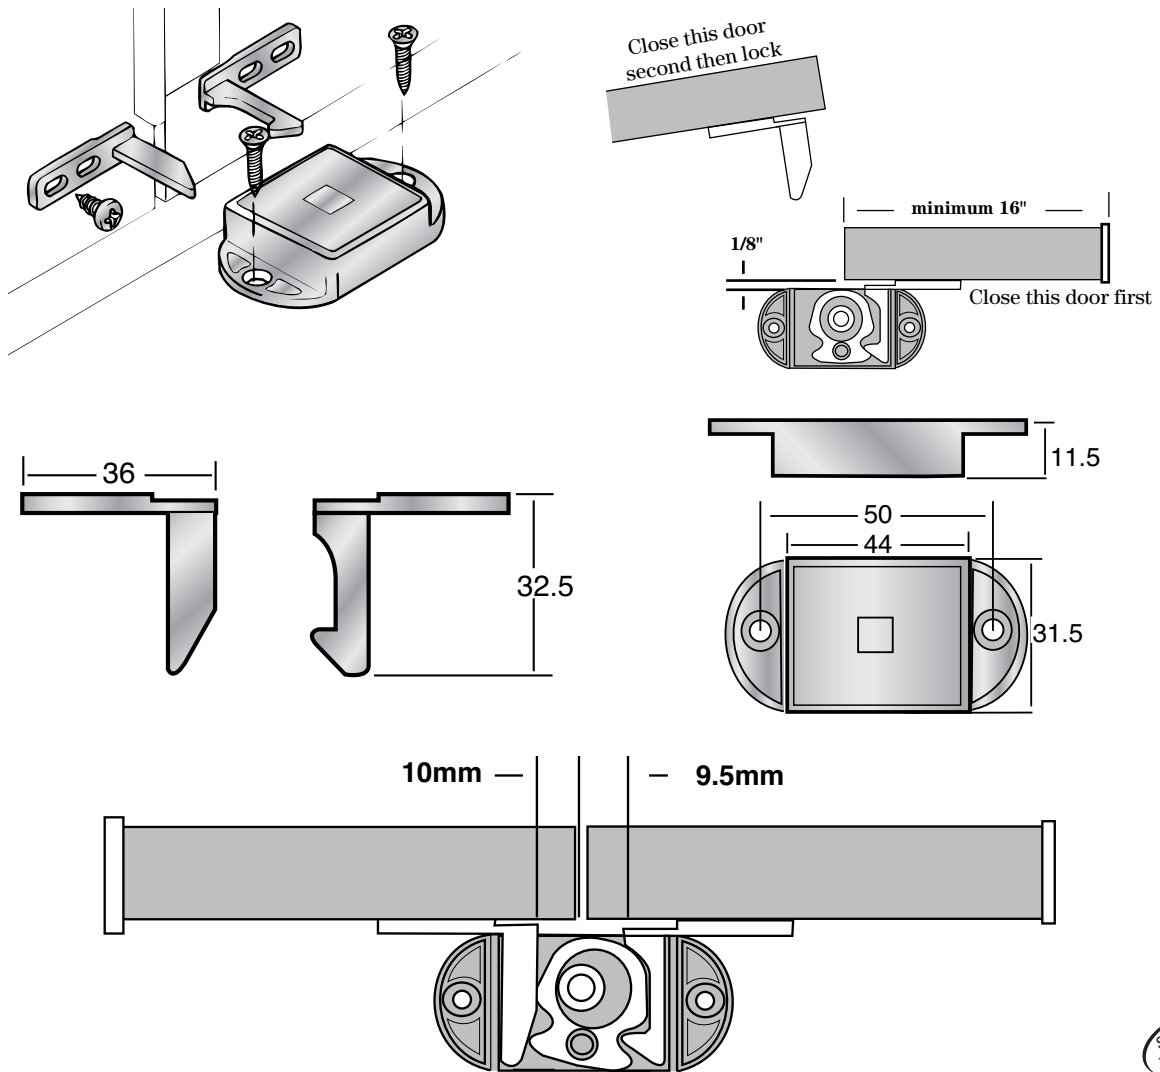

Automatic Door Bolt

Use when one lock is locking two doors.

Cam mechanism in automatic door bolt, in conjunction with a lock, will secure both doors. Locks sold separately. See pages 326-338.

H245.58.754 Nickel Plated